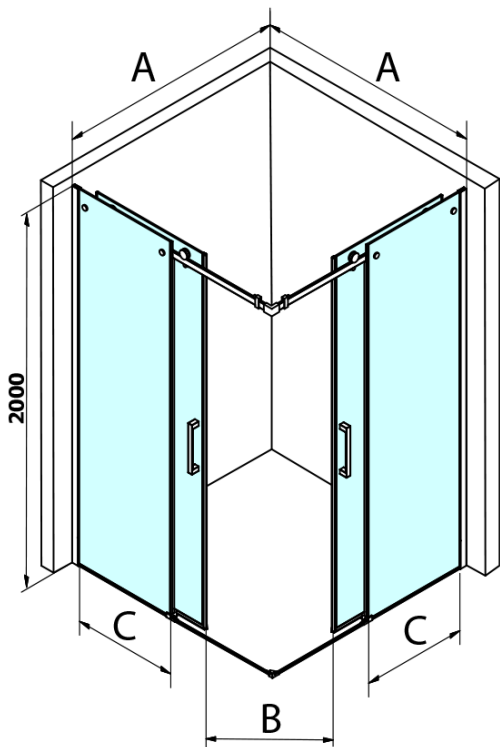

**Order code:** GD4210B-01

**Basic information**

**Brand:** Gelco  
**Series:** DRAGON

**Size**

**Width:** 1000 mm  
**Height:** 2000 mm  
**Depth:** 1000 mm

**Properties**

**Profile colour:** Black matt  
**Shape:** Square with corner entry  
**Type of opening:** Sliding door  
**Opening width:** 530 mm  
**Glass colour:** TRANSPARENT glass  
**Glass finish:** Coated glass  
**Glass thickness:** 8 mm  
**Properties:** Frameless design  
**Weight / Piece:** 92.0 kg  
**Packaging:** 2 Piece  
**Warranty:** 2 years

Technical sheet

MODEL	A	B	C
GD4280B	780-880	385	360
GD4290B	880-900	450	410
GD4210B	980-1000	530	460