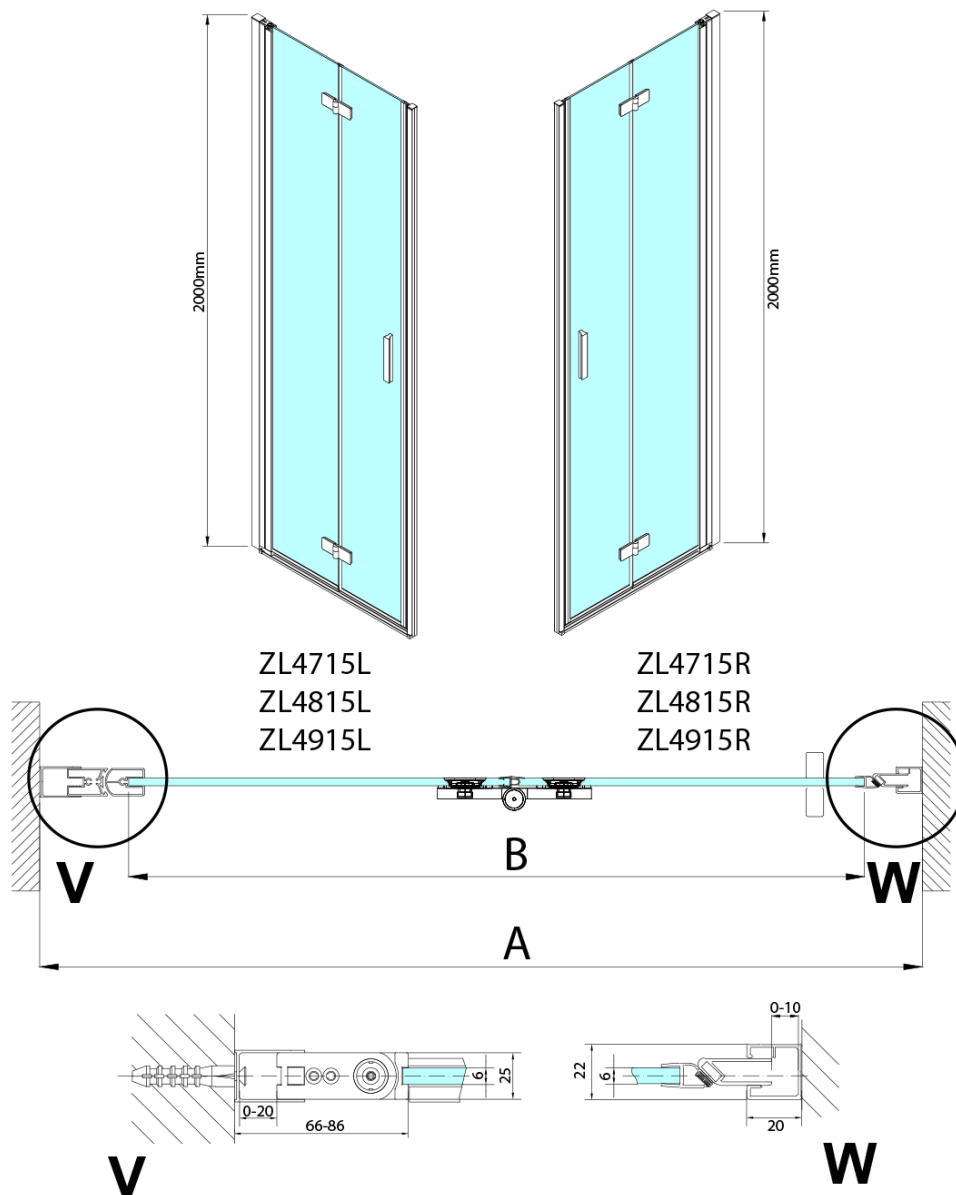

## ZOOM Alcove Shower Door 900 mm, clear glass, right

**Order code:** ZL4915R-03

### Size

**Width:** 900 mm  
**Height:** 2000 mm

### Properties

**Profile colour:** Chrome - polished aluminum  
**Shape:** Alcove door  
**Type of opening:** Folding door  
**Opening direction:** Right  
**Opening width:** 897 mm  
**Glass colour:** TRANSPARENT glass  
**Glass finish:** Antidrop  
**Glass thickness:** 6 mm  
**Installation width from:** 885 mm  
**Installation width up to:** 915 mm  
**Properties:** Frameless design, Opening outside and inside  
**Weight / Piece:** 31.5 kg  
**Packaging:** 2 Piece  
**Warranty:** 3 years

ZOOM Alcove Shower Door 900 mm, clear glass,  
right

Technical sheet

| Model  | A       | B   |
|--------|---------|-----|
| ZL4715 | 685-715 | 697 |
| ZL4815 | 785-815 | 797 |
| ZL4915 | 885-915 | 897 |