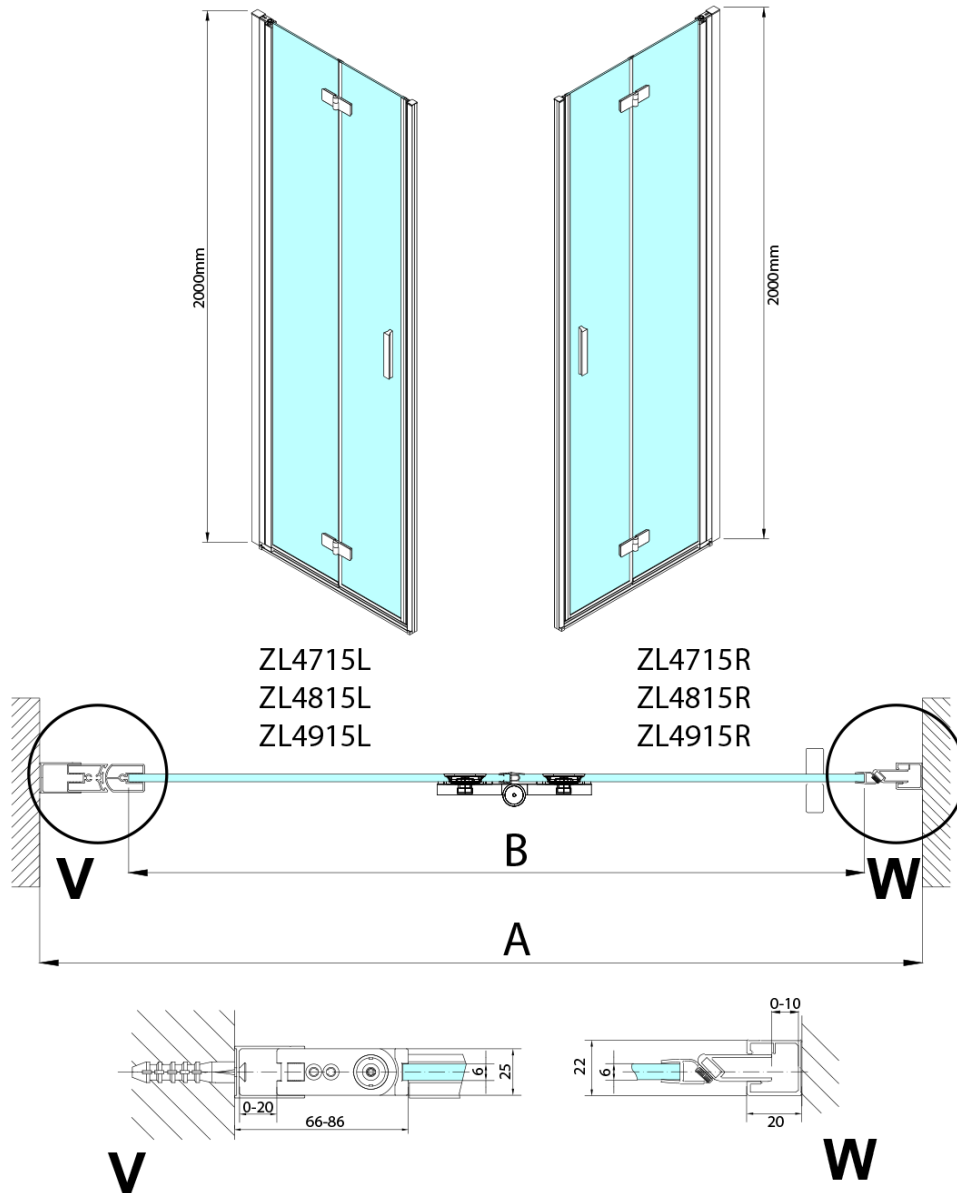

ZOOM Alcove Shower Door 800 mm, clear glass, right

Order code: ZL4815R-03

Basic information

Brand: Polysan

Series: ZOOM

Size

Width: 800 mm

Height: 2000 mm

Properties

Profile colour: Chrome - polished aluminum

Shape: Alcove door

Type of opening: Folding door

Opening direction: Right

Opening width: 797 mm

Glass colour: TRANSPARENT glass

Glass finish: Antidrop

Glass thickness: 6 mm

Installation width from: 785 mm

Installation width up to: 815 mm

Properties: Frameless design, Opening outside and inside

Weight / Piece: 31.5 kg

Packaging: 2 Piece

Warranty: 3 years

ZOOM Alcove Shower Door 800 mm, clear glass,
right

Technical sheet

Model	A	B
ZL4715	685-715	697
ZL4815	785-815	797
ZL4915	885-915	897