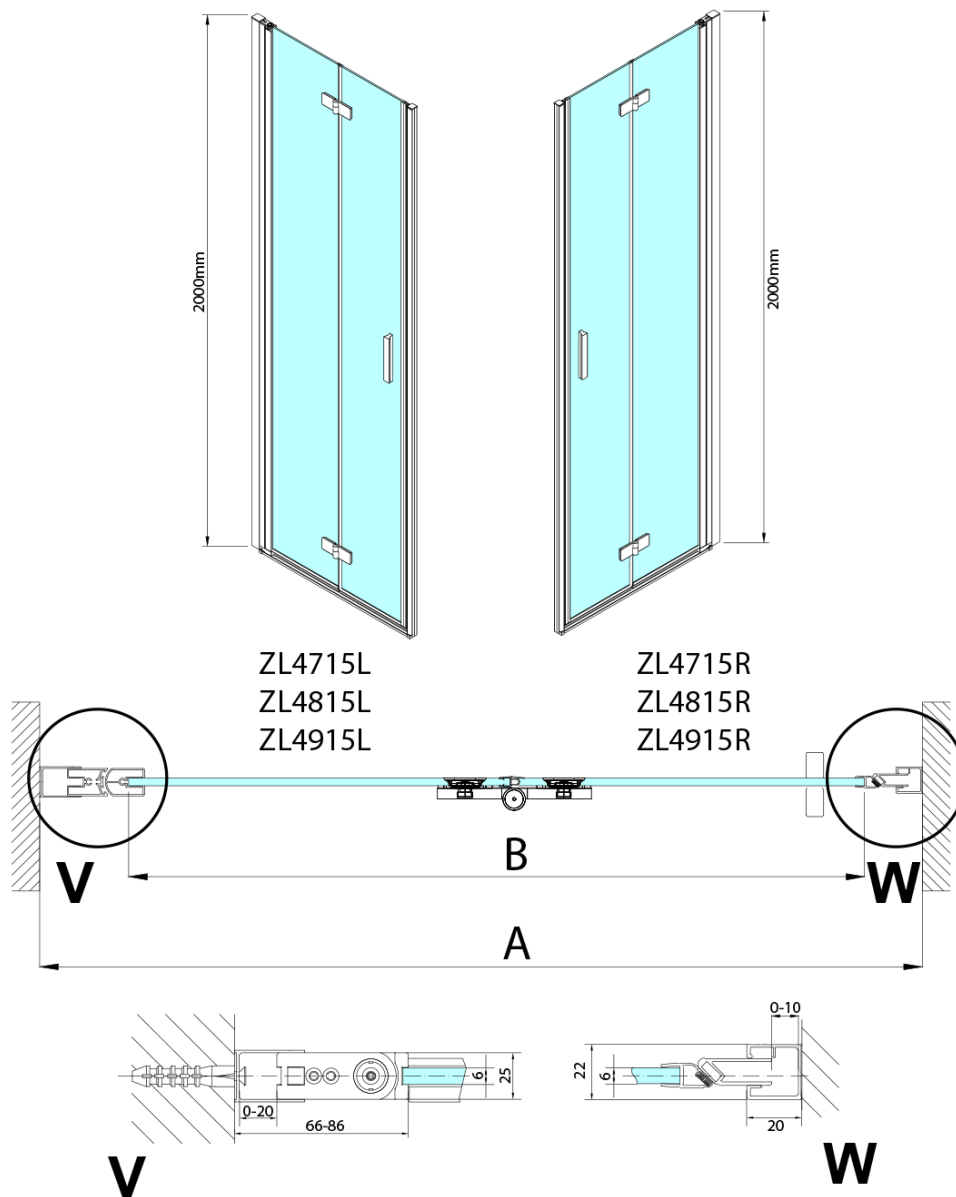

## ZOOM Alcove Shower Door 700 mm, clear glass, right

**Order code:** ZL4715R-03

### Size

**Width:** 700 mm  
**Height:** 2000 mm

### Properties

**Profile colour:** Chrome - polished aluminum  
**Shape:** Alcove door  
**Type of opening:** Folding door  
**Opening direction:** Right  
**Opening width:** 697 mm  
**Glass colour:** TRANSPARENT glass  
**Glass finish:** Antidrop  
**Glass thickness:** 6 mm  
**Installation width from:** 685 mm  
**Installation width up to:** 715 mm  
**Properties:** Frameless design, Opening outside and inside  
**Weight / Piece:** 31.5 kg  
**Packaging:** 2 Piece  
**Warranty:** 3 years

ZOOM Alcove Shower Door 700 mm, clear glass,  
right

Technical sheet

Model	A	B
ZL4715	685-715	697
ZL4815	785-815	797
ZL4915	885-915	897