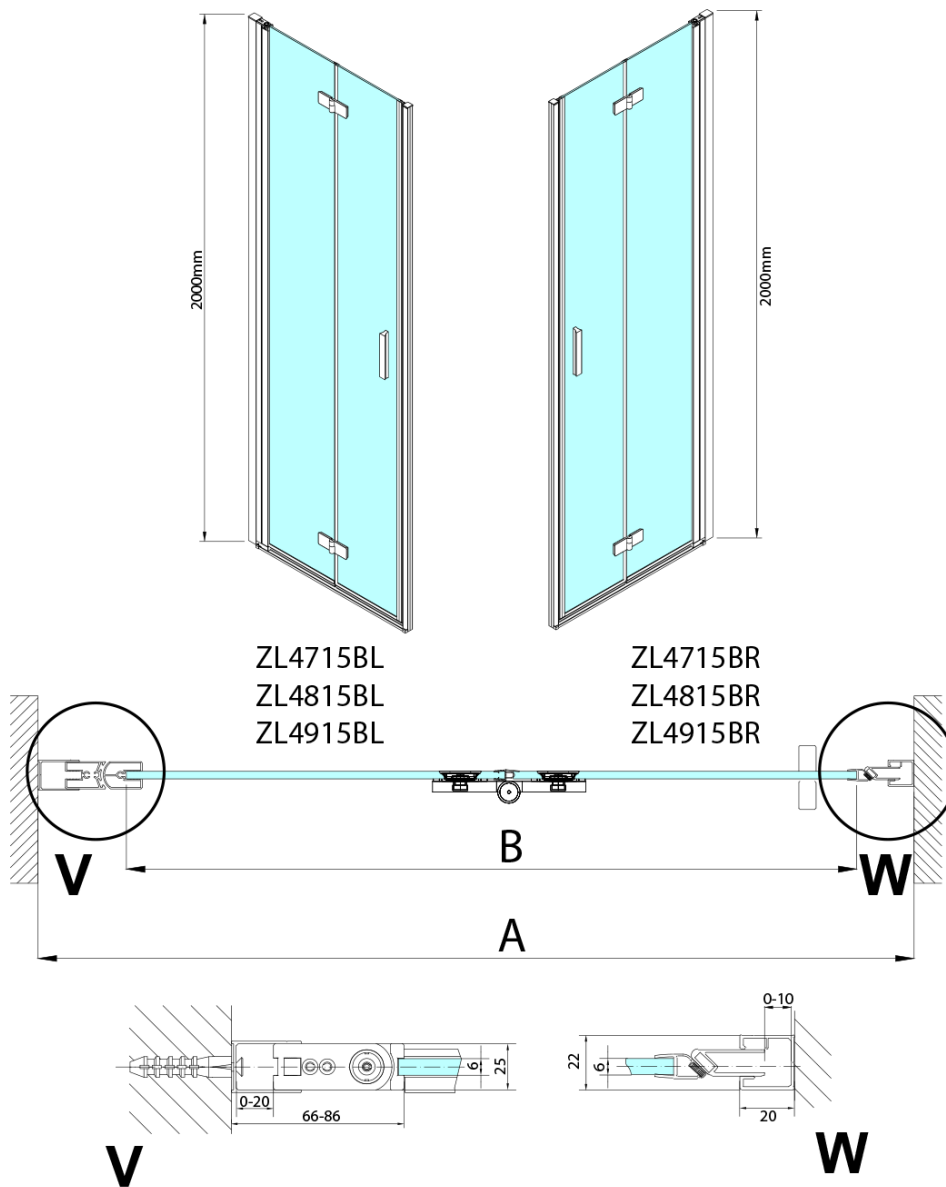

ZOOM BLACK Alcove Shower Door 900 mm, clear glass, right

Order code: ZL4915BR-01

Basic information

Brand: Polysan
Series: ZOOM BLACK

Size

Width: 900 mm
Height: 2000 mm

Properties

Profile colour: Black matt
Shape: Alcove door
Type of opening: Folding door
Opening direction: Right
Opening width: 897 mm
Glass colour: TRANSPARENT glass
Glass finish: Antidrop
Glass thickness: 6 mm
Installation width from: 885 mm
Installation width up to: 915 mm
Properties: Frameless design, Opening outside and inside
Weight / Piece: 31.5 kg
Packaging: 2 Piece
Warranty: 3 years

ZOOM BLACK Alcove Shower Door 900 mm, clear glass, right

Technical sheet

Model	A	B
ZL4715B	685-715	697
ZL4815B	785-815	797
ZL4915B	885-915	897