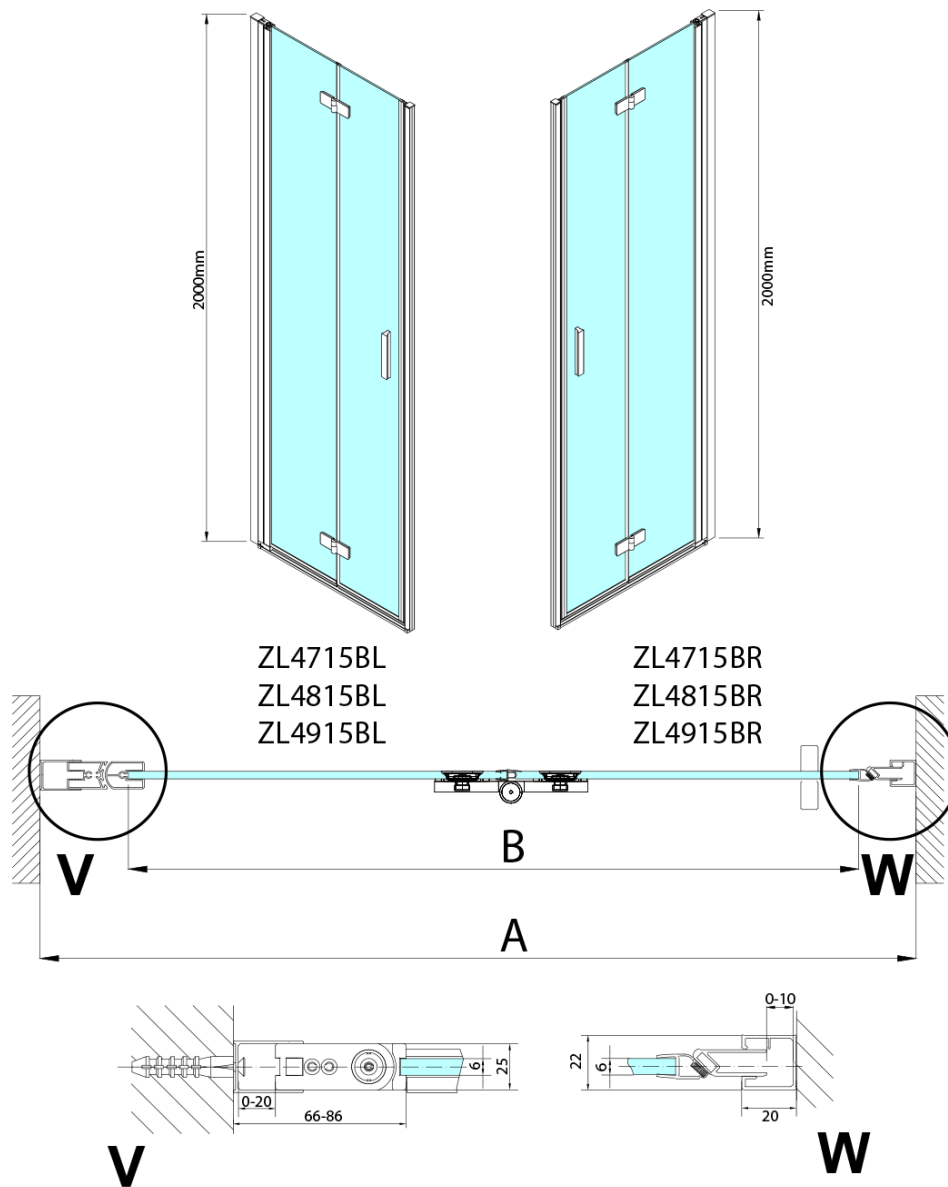

ZOOM BLACK Alcove Shower Door 800 mm, clear glass, right

Order code: ZL4815BR-01

Basic information

Brand: Polysan
Series: ZOOM BLACK

Size

Width: 800 mm
Height: 2000 mm

Properties

Profile colour: Black matt
Shape: Alcove door
Type of opening: Folding door
Opening direction: Right
Opening width: 797 mm
Glass colour: TRANSPARENT glass
Glass finish: Antidrop
Glass thickness: 6 mm
Installation width from: 785 mm
Installation width up to: 815 mm
Properties: Frameless design, Opening outside and inside
Weight / Piece: 31.5 kg
Packaging: 2 Piece
Warranty: 3 years

ZOOM BLACK Alcove Shower Door 800 mm, clear glass, right

Technical sheet

Model	A	B
ZL4715B	685-715	697
ZL4815B	785-815	797
ZL4915B	885-915	897