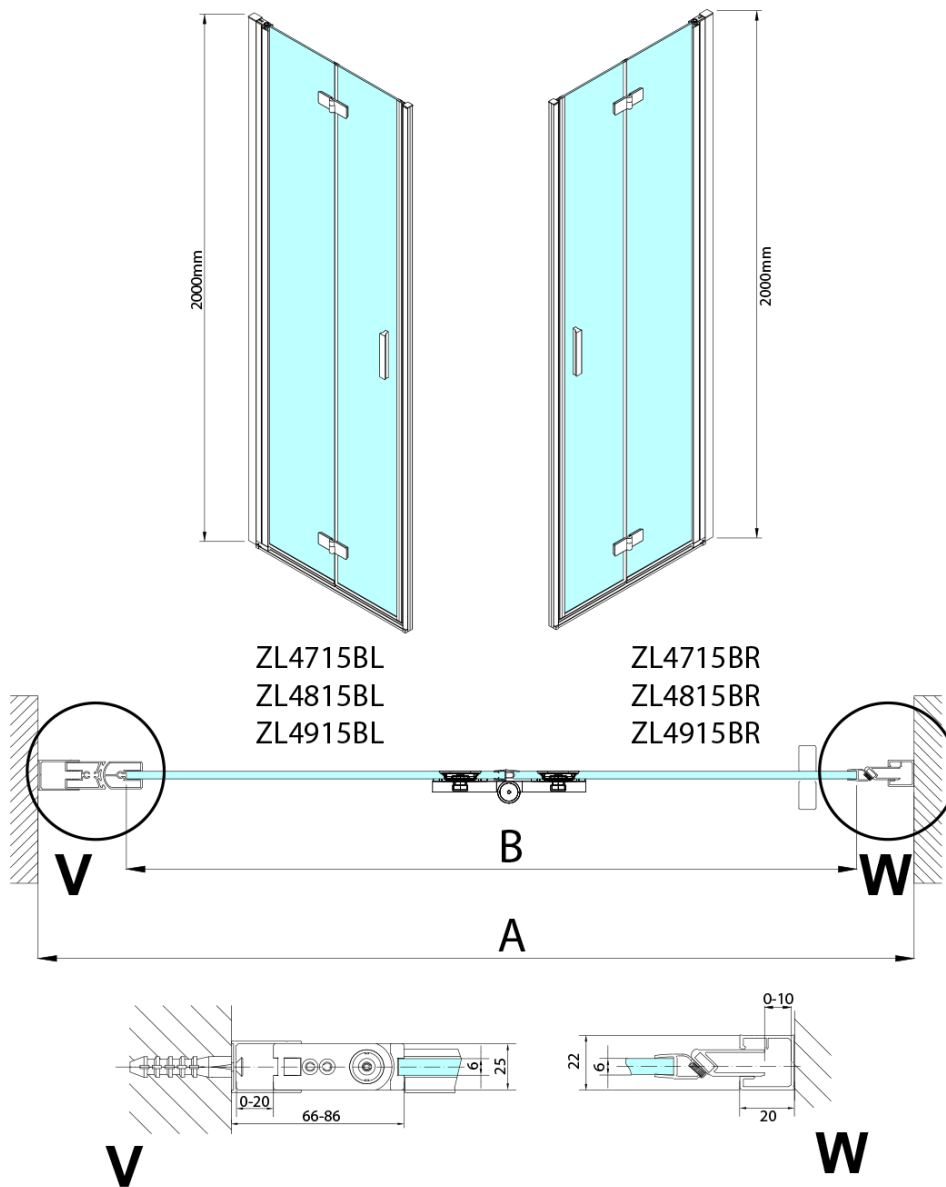

ZOOM BLACK Alcove Shower Door 700 mm, clear glass, right

Order code: ZL4715BR-01

Basic information

Brand: Polysan
Series: ZOOM BLACK

Size

Width: 700 mm
Height: 2000 mm

Properties

Profile colour: Black matt
Shape: Alcove door
Type of opening: Folding door
Opening direction: Right
Opening width: 697 mm
Glass colour: TRANSPARENT glass
Glass finish: Antidrop
Glass thickness: 6 mm
Installation width from: 685 mm
Installation width up to: 715 mm
Properties: Frameless design, Opening outside and inside
Weight / Piece: 31.5 kg
Packaging: 2 Piece
Warranty: 3 years

ZOOM BLACK Alcove Shower Door 700 mm, clear glass, right

Technical sheet

ZL4715BL
ZL4815BL
ZL4915BL

ZL4715BR
ZL4815BR
ZL4915BR

Model	A	B
ZL4715B	685-715	697
ZL4815B	785-815	797
ZL4915B	885-915	897