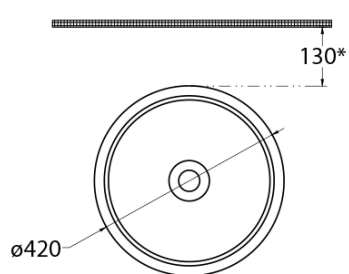

ALLEGRO Countertop Washbasin, dia 42cm, white

Order code: 10AL66042

Basic information

Brand: Isvea

Size

Diameter: 420 mm

Width: 420 mm

Height: 300 mm

Properties

Colour: White

Material: Ceramic

Installation: Freestanding

Type of washbasin: Countertop washbasin

Tap hole: Without tap hole

Overflow: No

Shape: Circle

Package does not contain: Waste

Weight / Piece: 9.2 kg

Warranty: 2 years

We recommend buy

1 Piece Washbasin drain 5/4", click-clack, ceramic stopper, 20-70mm, white (Order code: 38TP0161I)

Technical sheet

130* recommended/doporučené