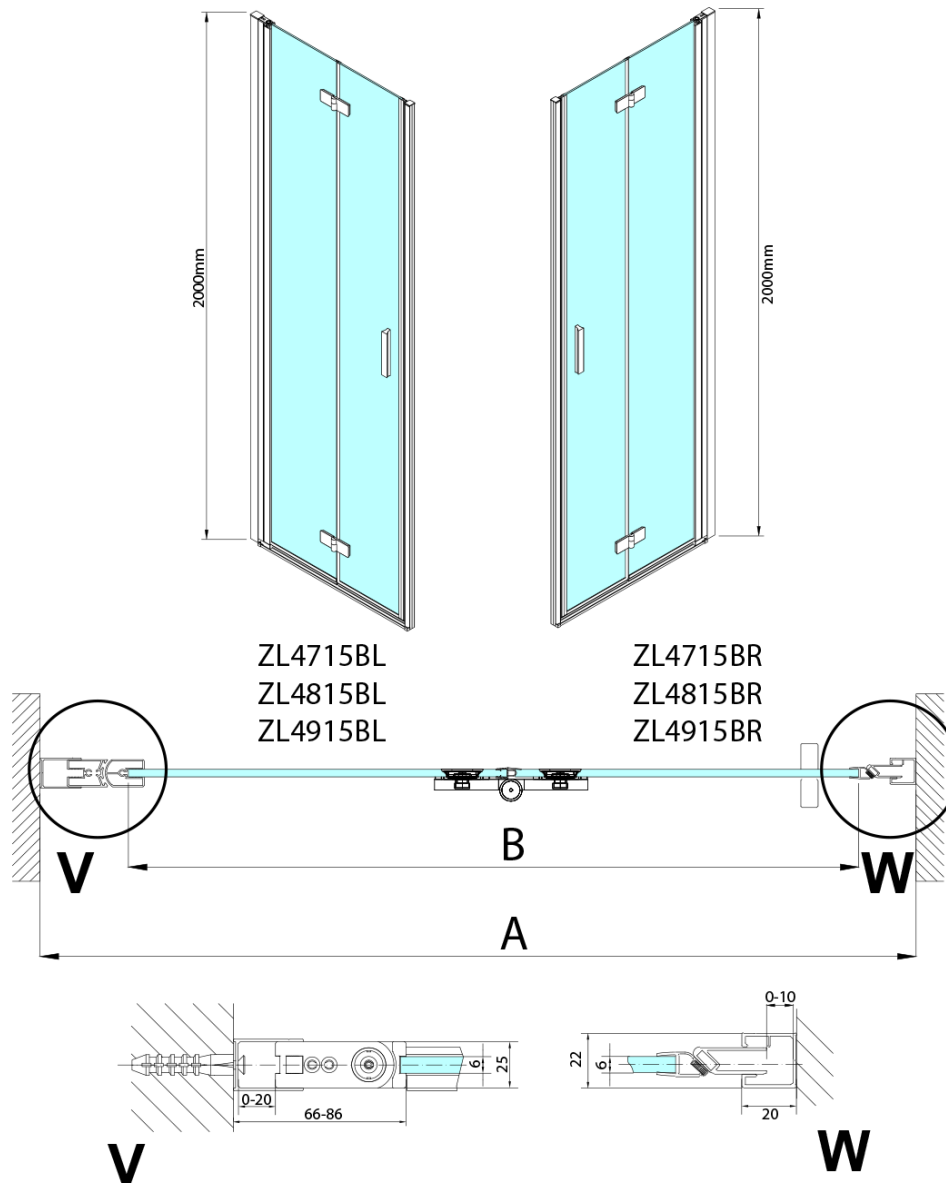

ZOOM BLACK Alcove Shower Door 900 mm, clear glass, left

Order code: ZL4915BL-01

Basic information

Brand: Polysan
Series: ZOOM BLACK

Size

Width: 900 mm
Height: 2000 mm

Properties

Profile colour: Black matt
Shape: Alcove door
Type of opening: Folding door
Opening direction: Left
Opening width: 897 mm
Glass colour: TRANSPARENT glass
Glass finish: Antidrop
Glass thickness: 6 mm
Installation width from: 885 mm
Installation width up to: 915 mm
Properties: Frameless design, Opening outside and inside
Weight / Piece: 31.5 kg
Packaging: 2 Piece
Warranty: 3 years

ZOOM BLACK Alcove Shower Door 900 mm, clear glass, left

Technical sheet

Model	A	B
ZL4715B	685-715	697
ZL4815B	785-815	797
ZL4915B	885-915	897