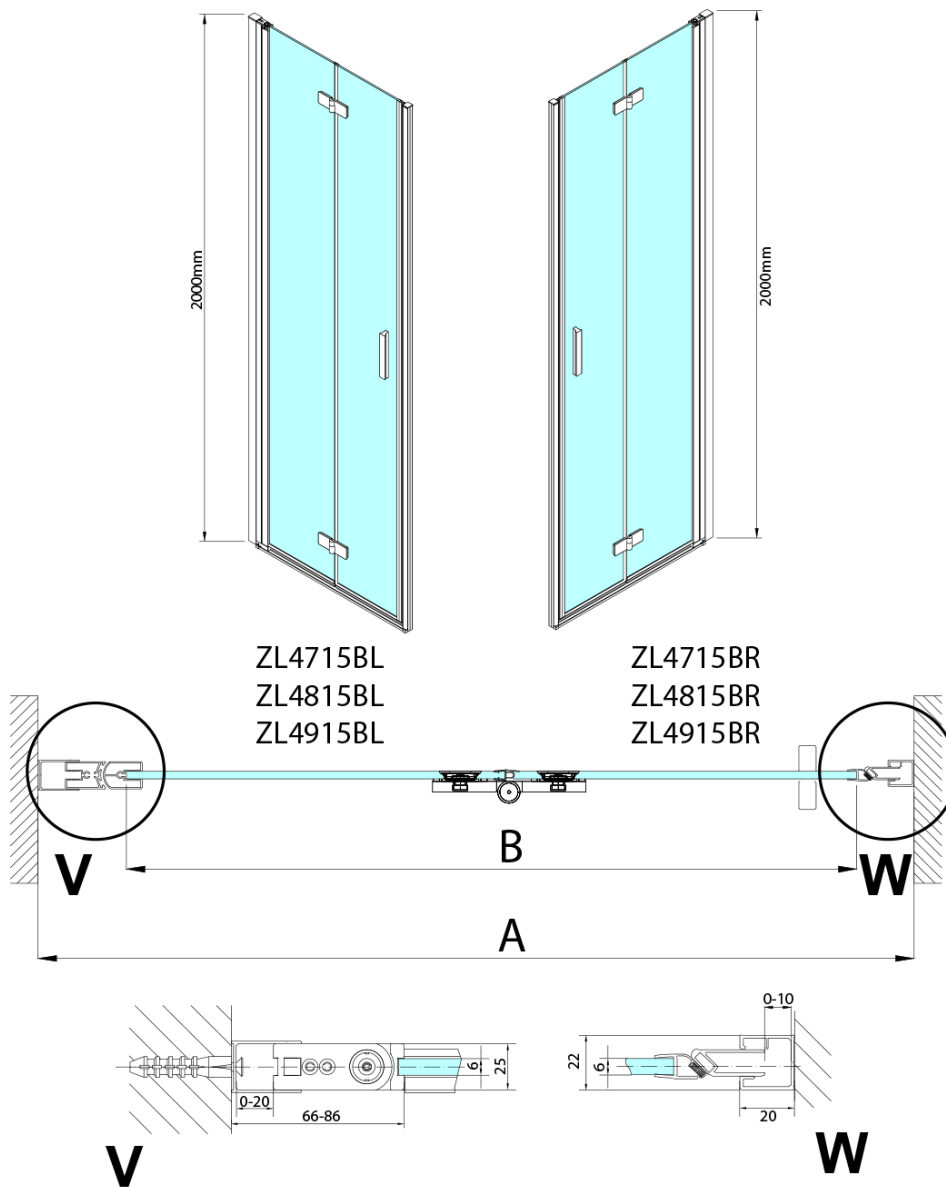

ZOOM BLACK Alcove Shower Door 800 mm, clear glass, left

Order code: ZL4815BL-01

Basic information

Brand: Polysan
Series: ZOOM BLACK

Size

Width: 800 mm
Height: 2000 mm

Properties

Profile colour: Black matt
Shape: Alcove door
Type of opening: Folding door
Opening direction: Left
Opening width: 797 mm
Glass colour: TRANSPARENT glass
Glass finish: Antidrop
Glass thickness: 6 mm
Installation width from: 785 mm
Installation width up to: 815 mm
Properties: Frameless design, Opening outside and inside
Weight / Piece: 31.5 kg
Packaging: 2 Piece
Warranty: 3 years

Technical sheet

Model	A	B
ZL4715B	685-715	697
ZL4815B	785-815	797
ZL4915B	885-915	897