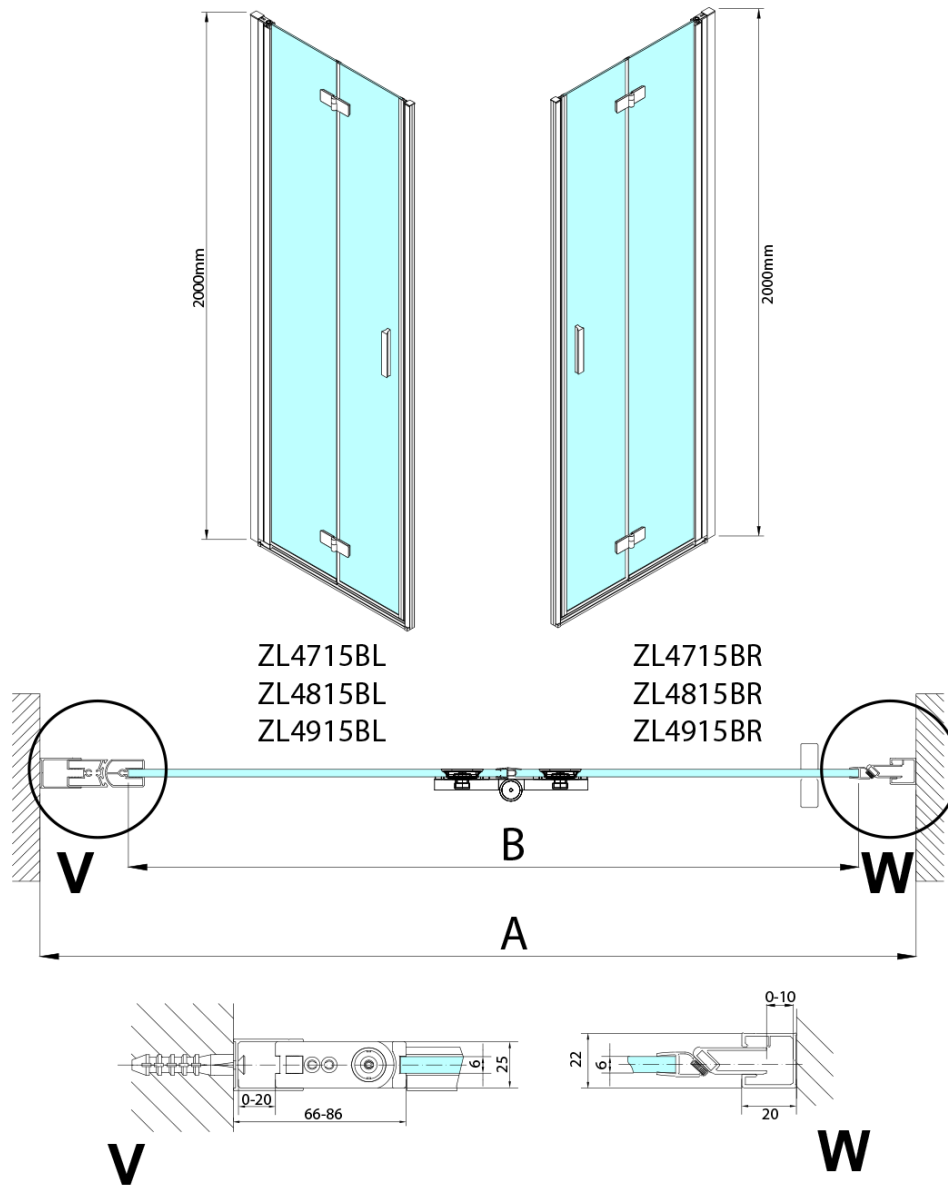

ZOOM BLACK Alcove Shower Door 700 mm, clear glass, left

Order code: ZL4715BL-01

Basic information

Brand: Polysan
Series: ZOOM BLACK

Size

Width: 700 mm
Height: 2000 mm

Properties

Profile colour: Black matt
Shape: Alcove door
Type of opening: Folding door
Opening direction: Left
Opening width: 697 mm
Glass colour: TRANSPARENT glass
Glass finish: Antidrop
Glass thickness: 6 mm
Installation width from: 685 mm
Installation width up to: 715 mm
Properties: Frameless design, Opening outside and inside
Weight / Piece: 31.5 kg
Packaging: 2 Piece
Warranty: 3 years

ZOOM BLACK Alcove Shower Door 700 mm, clear glass, left

Technical sheet

ZL4715BL
ZL4815BL
ZL4915BL

ZL4715BR
ZL4815BR
ZL4915BR

Model	A	B
ZL4715B	685-715	697
ZL4815B	785-815	797
ZL4915B	885-915	897