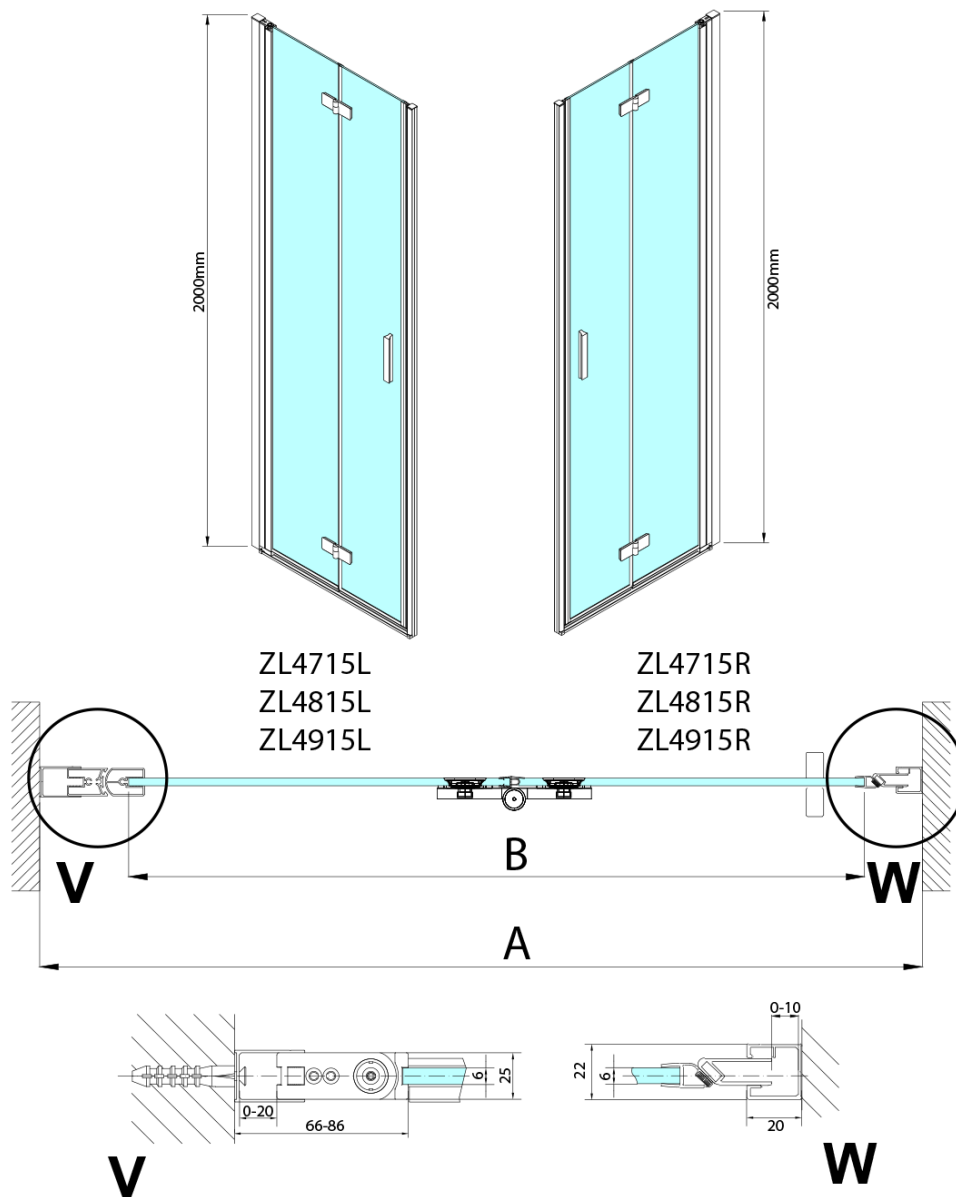

ZOOM Alcove Shower Door 900 mm, clear glass, left

Order code: ZL4915L-01

Basic information

Brand: Polysan

Series: ZOOM

Size

Width: 900 mm

Height: 2000 mm

Properties

Profile colour: Chrome - polished aluminum

Shape: Alcove door

Type of opening: Folding door

Opening direction: Left

Opening width: 897 mm

Glass colour: TRANSPARENT glass

Glass finish: Antidrop

Glass thickness: 6 mm

Installation width from: 885 mm

Installation width up to: 915 mm

Properties: Frameless design, Opening outside and inside

Weight / Piece: 31.5 kg

Packaging: 2 Piece

Warranty: 3 years

Technical sheet

ZL4715L
ZL4815L
ZL4915L

ZL4715R
ZL4815R
ZL4915R

Model	A	B
ZL4715	685-715	697
ZL4815	785-815	797
ZL4915	885-915	897