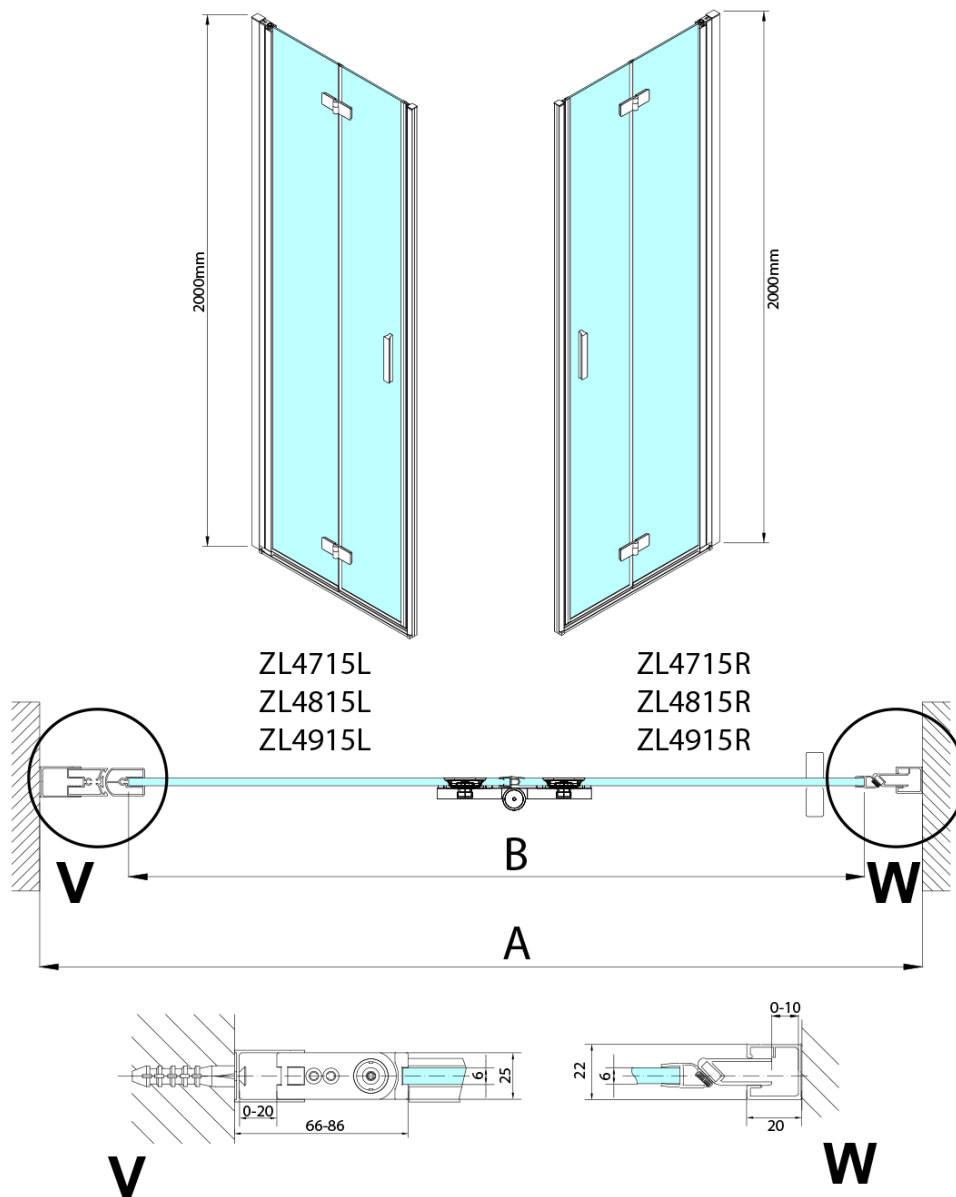

Order code: ZL4815L-01

Basic information

Brand: Polysan

Series: ZOOM

Size

Width: 800 mm

Height: 2000 mm

Properties

Profile colour: Chrome - polished aluminum

Shape: Alcove door

Type of opening: Folding door

Opening direction: Left

Opening width: 797 mm

Glass colour: TRANSPARENT glass

Glass finish: Antidrop

Glass thickness: 6 mm

Installation width from: 785 mm

Installation width up to: 815 mm

Properties: Frameless design, Opening outside and inside

Weight / Piece: 31.5 kg

Packaging: 2 Piece

Warranty: 3 years

Technical sheet

Model	A	B
ZL4715	685-715	697
ZL4815	785-815	797
ZL4915	885-915	897