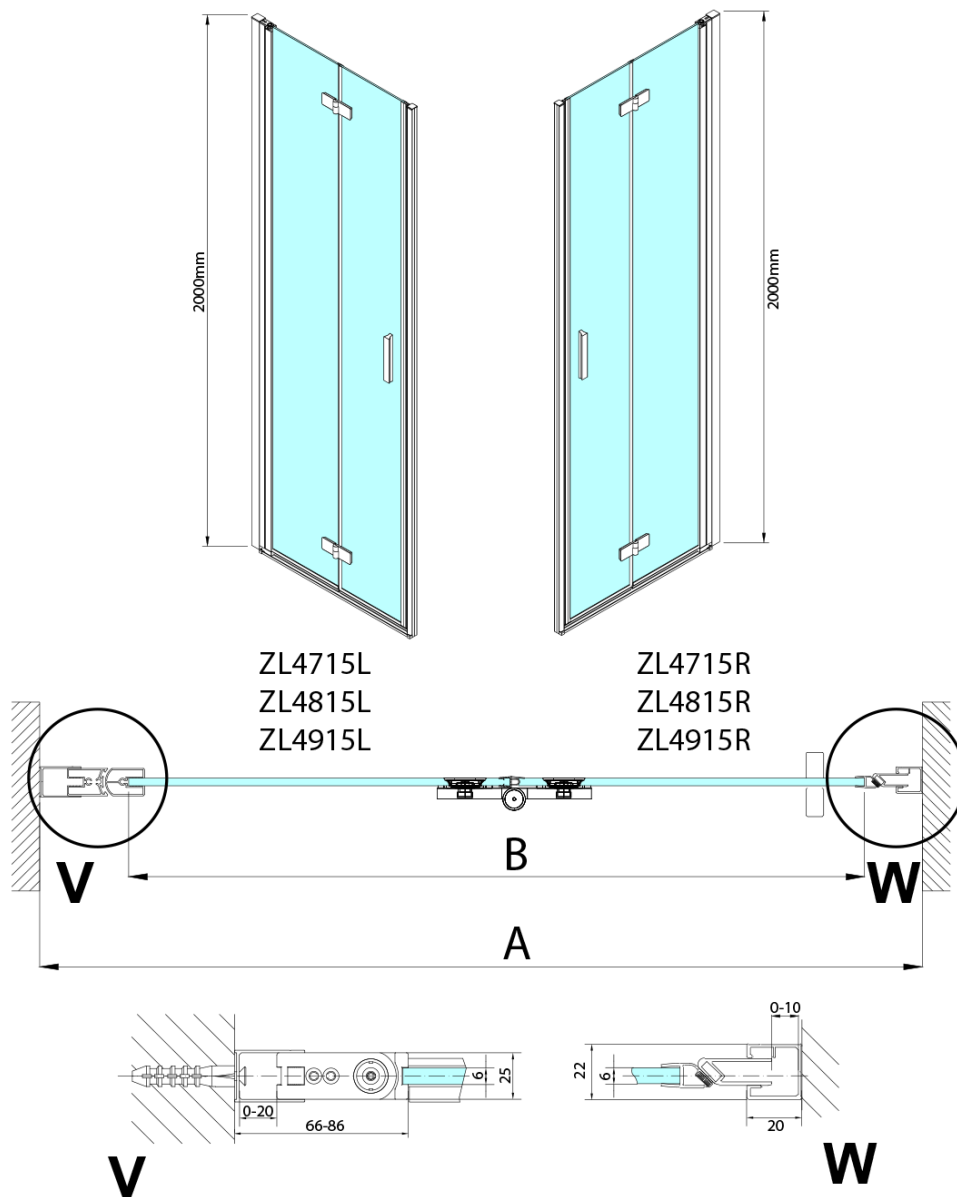

## Size

**Width:** 700 mm

**Height:** 2000 mm

## Properties

**Profile colour:** Chrome - polished aluminum

**Shape:** Alcove door

**Type of opening:** Folding door

**Opening direction:** Left

**Opening width:** 697 mm

**Glass colour:** TRANSPARENT glass

**Glass finish:** Antidrop

**Glass thickness:** 6 mm

**Installation width from:** 685 mm

**Installation width up to:** 715 mm

**Properties:** Frameless design, Opening outside and inside

**Weight / Piece:** 31.5 kg

**Packaging:** 2 Piece

**Warranty:** 3 years

Technical sheet

Model	A	B
ZL4715	685-715	697
ZL4815	785-815	797
ZL4915	885-915	897