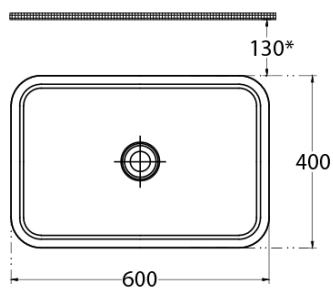

### Size

Width: 600 mm

Height: 280 mm

Depth: 400 mm

### Properties

Colour: White

Material: Ceramic

Installation: Freestanding

Type of washbasin: Countertop washbasin

Tap hole: Without tap hole

Overflow: No

Shape: Rectangle

### We recommend buy

1 Piece Washbasin drain 5/4", click-clack, ceramic stopper, 20-70mm, white (Order code: 38TP0161I)

Technical sheet

130\* recommended/doporučené