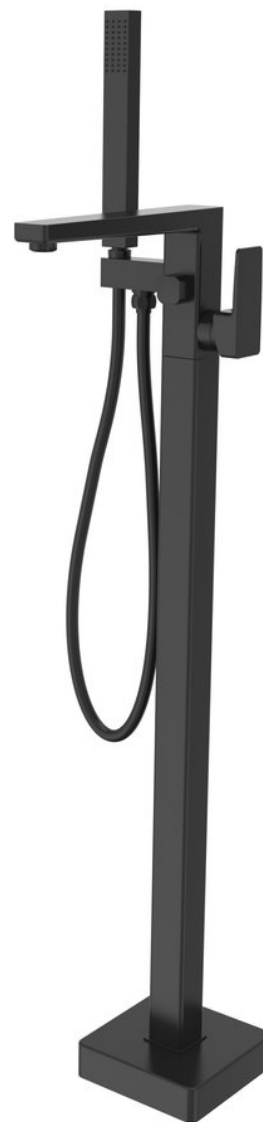

## TURSI Freestanding Bath Mixer Tap (floor connection), black matt

 **SAPHO**

**Order code:** TI021B

### Basic information

**Brand:** Sapho

**Series:** TURSI

### Properties

**Colour:** Black matt

**Material:** Brass

**Shape:** Square

**Installation:** Floorstanding

**Type of control:** Lever

**Cartridge diameter:** 35 mm

**Weight / Piece:** 8.8367 kg

### Spare parts

KEROX Replacement Cartridge dia 35mm, low (Order code: 2121B)

TURSI Freestanding Bath Mixer Tap (floor connection),  
black matt

Technical sheet