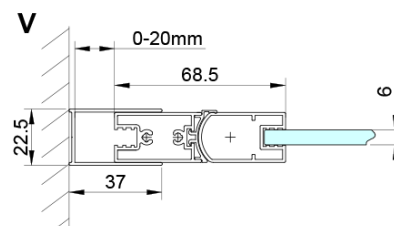

Technical sheet

GN4770/GN4780/GN4790

Model	A	B	C
GN4770+GN4780	680-700	780-800	895
GN4770+GN4790	680-700	880-900	950
GN4780+GN4790	780-800	880-900	1035