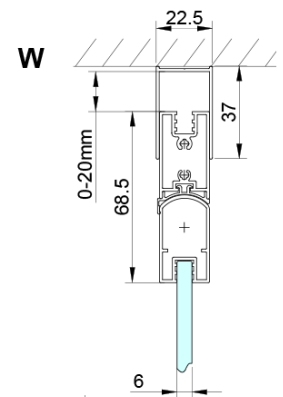

### Size

**Width:** 800 mm

**Height:** 2000 mm

**Depth:** 700 mm

### Properties

**Profile colour:** Chrome - polished aluminum

**Shape:** Rectangular with corner entry

**Type of opening:** Folding door

**Opening width:** 895 mm

**Glass colour:** TRANSPARENT glass

**Glass finish:** Coated glass

**Glass thickness:** 6 mm

**Properties:** Frameless design

**Weight / Piece:** 50.0 kg

**Packaging:** 2 Piece

**Warranty:** 2 years

### Spare parts

LORO Mounting Kit (Order code: NDGN01)

Technical sheet

GN4770/GN4780/GN4790

Model	A	B	C
GN4770+GN4780	680-700	780-800	895
GN4770+GN4790	680-700	880-900	950
GN4780+GN4790	780-800	880-900	1035