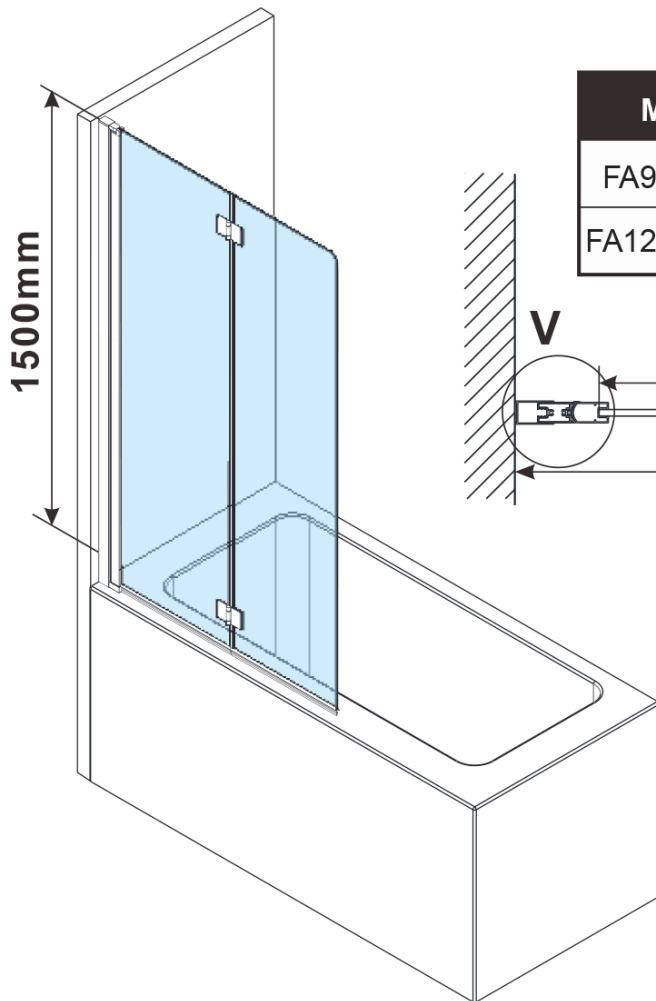

Order code: FA120

Basic information

Brand: Polysan

Size

Width: 1200 mm

Height: 1500 mm

Properties

Profile colour: Chrome - polished aluminum

Type of opening: Pivot door folding

Glass colour: TRANSPARENT glass

Glass finish: Antidrop

Glass thickness: 6 mm

Weight / Piece: 21.5 kg

Packaging: 1 Piece

Warranty: 2 years

Technical sheet

MODEL	A,mm	B1/B2,mm	C,mm
FA900/FB900	885~900	418/395	455
FA1200/FB1200	1185~1200	568/545	605