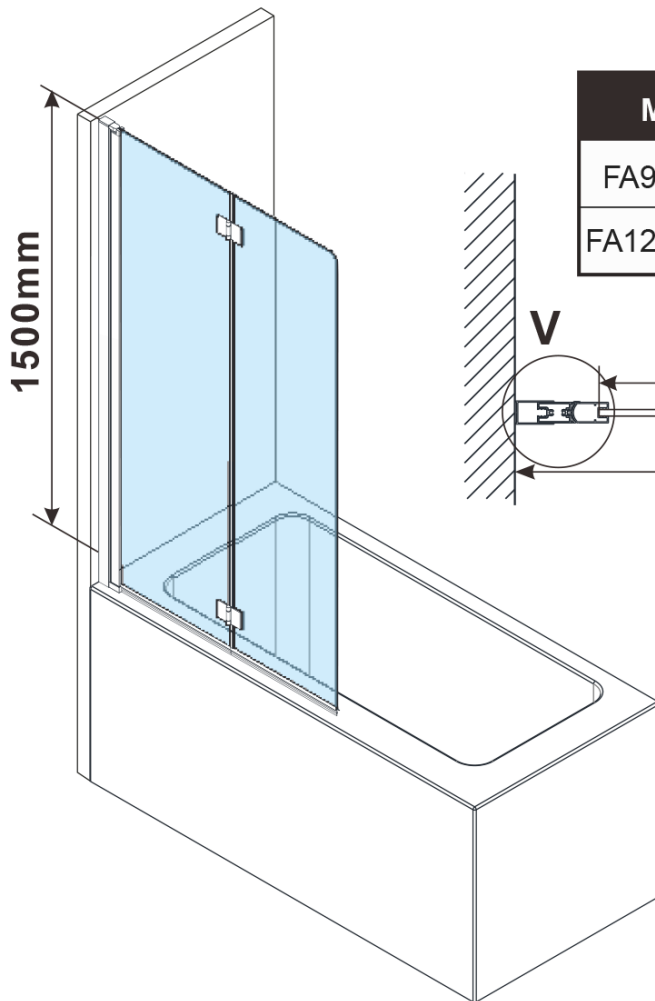

Order code: FA900

Basic information

Brand: Polysan

Size

Width: 900 mm

Height: 1500 mm

Properties

Profile colour: Chrome - polished aluminum

Type of opening: Pivot door folding

Glass colour: TRANSPARENT glass

Glass finish: Antidrop

Glass thickness: 6 mm

Weight / Piece: 21.5 kg

Packaging: 1 Piece

Warranty: 2 years

Technical sheet

MODEL	A,mm	B1/B2,mm	C,mm
FA900/FB900	885~900	418/395	455
FA1200/FB1200	1185~1200	568/545	605