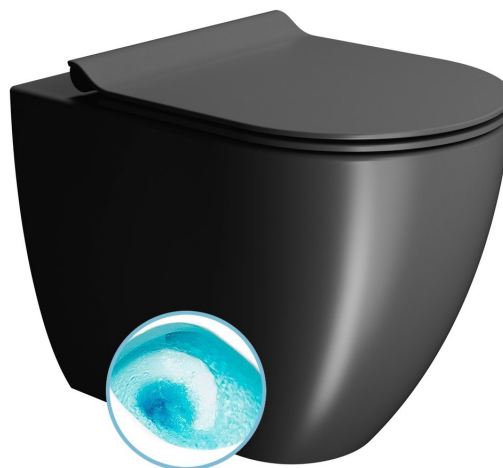

PURA WC pan, Swirlflush, 36x55cm, S-trap/P-trap, black dual-matt

GSI[®]
ceramica

Order code: 880326

Basic information

Brand: GSI
Series: PURA COLOR

Size

Width: 360 mm
Height: 420 mm
Depth: 550 mm

Properties

Colour: Black
Material: Ceramic
Flushing Technology: SwirlFlush
Shape: Classic
Other: DualGlaze, Hidden Fixings
Package contains: Fixing set
Package does not contain: Toilet Seat
Weight / Piece: 32.55 kg
Packaging: 1 Piece
Warranty: 2 years

We recommend buy

1 Piece Toilet seat, SLIM, Soft Close, Quick Release, black mat/chrom (Order code: MS86CSN26)

Technical sheet