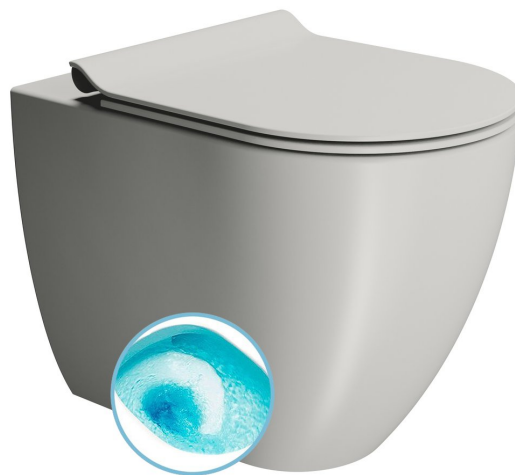

PURA WC pan, Swirlflush, 36x55cm, S-trap/P-trap, cenere dual-matt

GSI
ceramica

Order code: 880317

Basic information

Brand: GSI
Series: PURA COLOR

Size

Width: 360 mm
Height: 420 mm
Depth: 550 mm

Properties

Colour: Grey
Material: Ceramic
Flushing Technology: SwirlFlush
Shape: Classic
Other: DualGlaze, Hidden Fixings
Package contains: Fixing set
Package does not contain: Toilet Seat
Weight / Piece: 32.55 kg
Packaging: 1 Piece
Warranty: 2 years

We recommend buy

1 Piece Toilet seat, SLIM, Soft Close, Quick Release, cenere matt/chrom (Order code: MS86CSN17)

Technical sheet