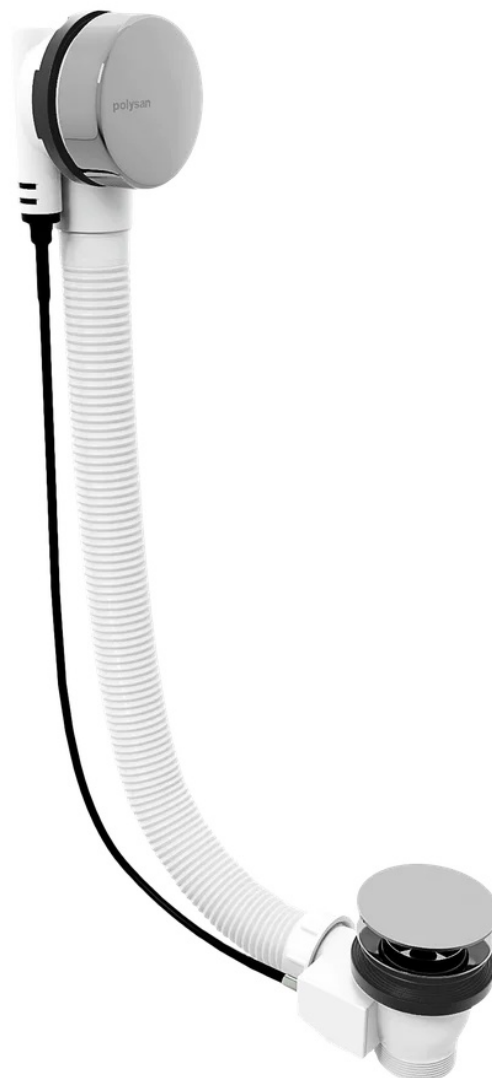

MARBLE Pop Up Bath Waste (L) 800mm, Chrome

Order code: 11042

Basic information

Brand: Polysan

Size

Length: 800 mm

Properties

Colour: Chrome

Material: Plastic

Equipment: Control: With bowden cable

Weight / Piece: 0.69 kg

Packaging: 1 Piece

Warranty: 5 years

Technical sheet