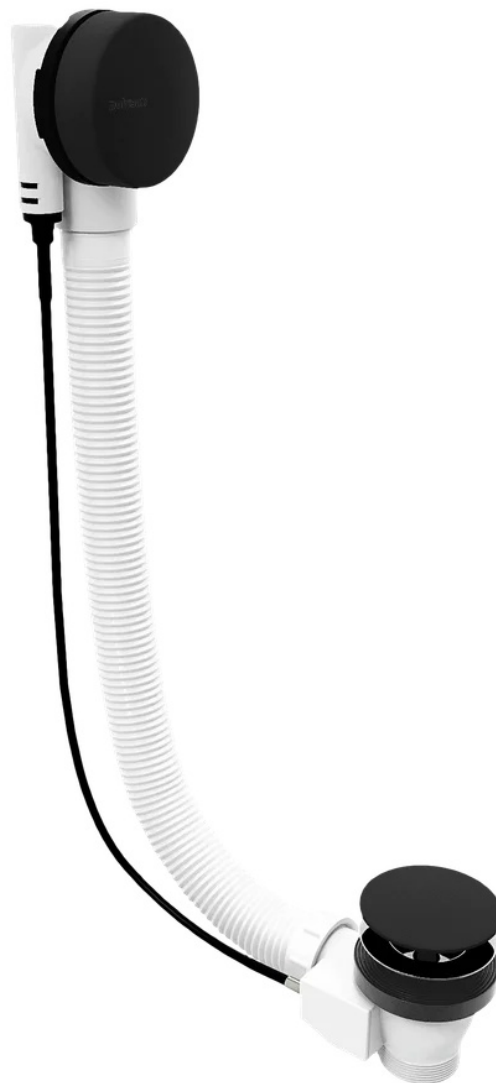

Pop Up Bath Waste (L) 1000mm, Plug 72mm, black matt

Order code: 71854.21

Basic information

Brand: Polysan

Size

Length: 1000 mm

Properties

Colour: Black

Material: Plastic

Equipment: Control: With bowden cable

Weight / Piece: 0.87 kg

Packaging: 1 Piece

Warranty: 5 years

Pop Up Bath Waste (L) 1000mm, Plug 72mm, black matt

Technical sheet