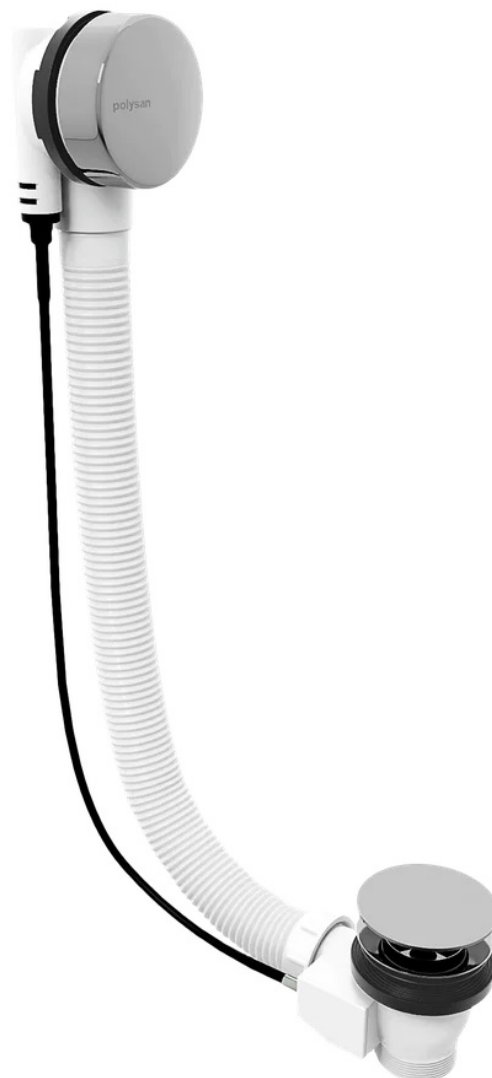

Pop Up Bath Waste (L) 1200mm, Plug 72mm, Chrome

Order code: 71856

Basic information

Brand: Polysan

Size

Length: 1200 mm

Properties

Colour: Chrome

Material: Plastic

Equipment: Control: With bowden cable

Weight / Piece: 1.85 kg

Packaging: 1 Piece

Warranty: 5 years

Technical sheet