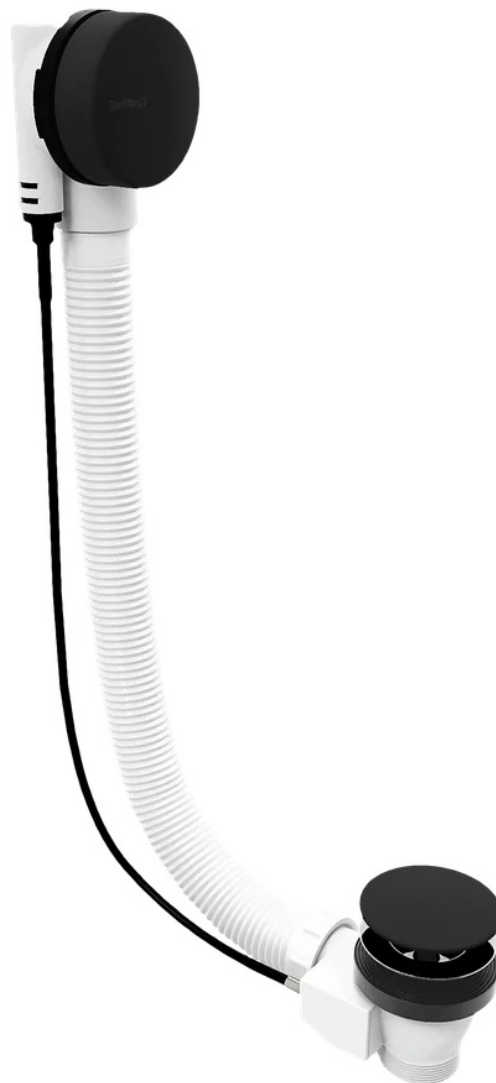

Pop Up Bath Waste (L) 800mm, Plug 72mm, black matt

Order code: 71852.21

Basic information

Brand: Polysan

Size

Length: 800 mm

Properties

Colour: Black

Material: Plastic

Equipment: Control: With bowden cable

Weight / Piece: 0.69 kg

Packaging: 1 Piece

Warranty: 5 years

Pop Up Bath Waste (L) 800mm, Plug 72mm, black matt

Technical sheet