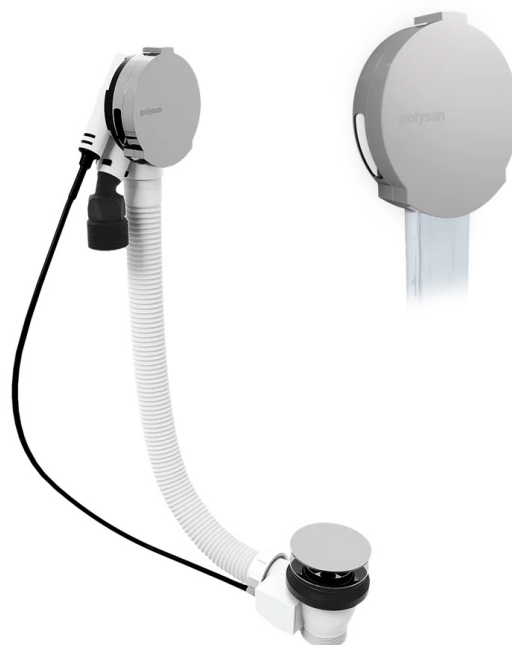

Pop Up Bath Filler Waste (L) 800mm, Plug 72mm, Chrome

Order code: 71853

Basic information

Brand: Polysan

Size

Length: 800 mm

Properties

Colour: Chrome

Material: ABS/brass

Equipment: Control: With bowden cable

Weight / Piece: 0.8 kg

Packaging: 1 Piece

Warranty: 5 years

Pop Up Bath Filler Waste (L) 800mm, Plug 72mm, Chrome

Technical sheet