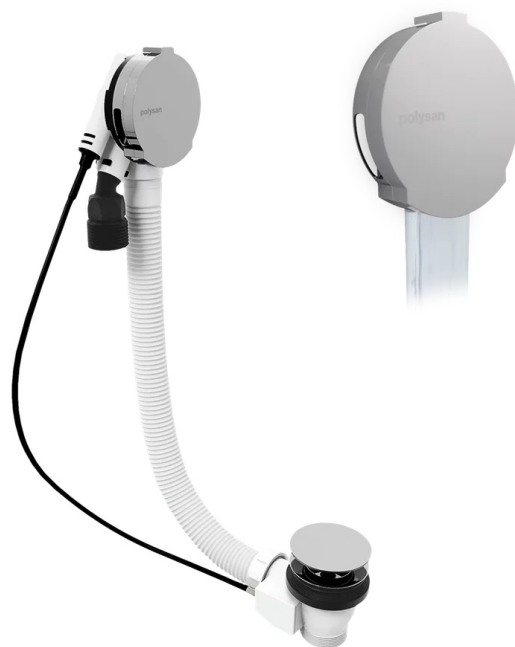

Pop Up Bath Filler Waste (L) 600mm, Plug 72mm, Chrome

Order code: 71851

Basic information

Brand: Polysan

Size

Length: 600 mm

Properties

Colour: Chrome

Material: ABS/brass

Equipment: Control: With bowden cable

Weight / Piece: 0.77 kg

Packaging: 1 Piece

Warranty: 5 years

Pop Up Bath Filler Waste (L) 600mm, Plug 72mm, Chrome

Technical sheet