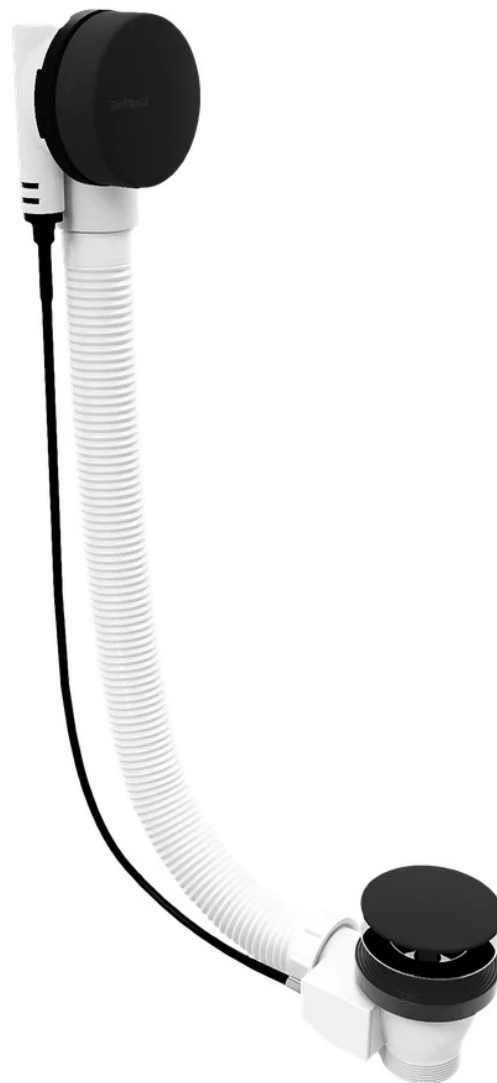

**Pop Up Pop Bath Filler Waste (L) 600mm, Plug 72mm,  
black matt**

**Order code:** 71850.21

**Basic information**

**Brand:** Polysan

**Size**

**Length:** 600 mm

**Properties**

**Colour:** Black

**Material:** Plastic

**Equipment:** Control: With bowden cable

**Weight / Piece:** 0.7 kg

**Packaging:** 1 Piece

**Warranty:** 5 years

Technical sheet