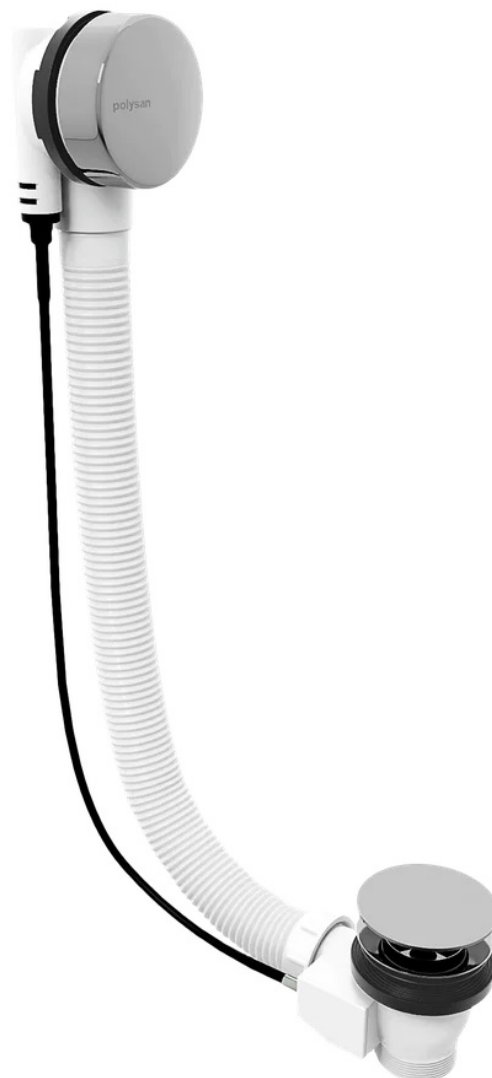

Pop Up Pop Bath Waste (L) 600mm, Plug 72mm, Chrome

Order code: 71850

Basic information

Brand: Polysan

Size

Length: 600 mm

Properties

Colour: Chrome

Material: Plastic

Equipment: Control: With bowden cable

Weight / Piece: 0.7 kg

Packaging: 1 Piece

Warranty: 5 years

Pop Up Pop Bath Waste (L) 600mm, Plug 72mm,
Chrome

Technical sheet