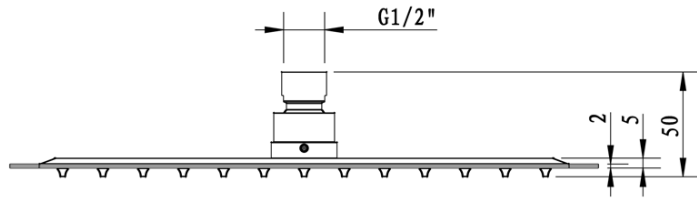

LATUS Concealed Shower Set with Thermostatic Mixer Tap, Installation Box, 2 Outlets, black matt

Order code: 1102-62B-21

Basic information

Brand: Sapho
Series: LATUS

Properties

Colour: Black matt
Material: Brass
Shape: Square
Installation: Concealed
Type of control: Thermostat
Type of diverter: Rotary
Shower functions: Rain
Equipment: AntiCalc, Anti-twist system, 2 outlets
Weight / Piece: 7.046 kg
Packaging: 6 Piece
Warranty: 6 years

Spare parts

Replacement Thermostatic Cartridge (Order code: KU436)

LATUS Concealed Shower Set with Thermostatic Mixer
Tap, Installation Box, 2 Outlets, black matt

Technical sheet

LATUS Concealed Shower Set with Thermostatic Mixer
Tap, Installation Box, 2 Outlets, black matt

LATUS Concealed Shower Set with Thermostatic Mixer
Tap, Installation Box, 2 Outlets, black matt

LATUS Concealed Shower Set with Thermostatic Mixer
Tap, Installation Box, 2 Outlets, black matt

LATUS Concealed Shower Set with Thermostatic Mixer Tap, Installation Box, 2 Outlets, black matt