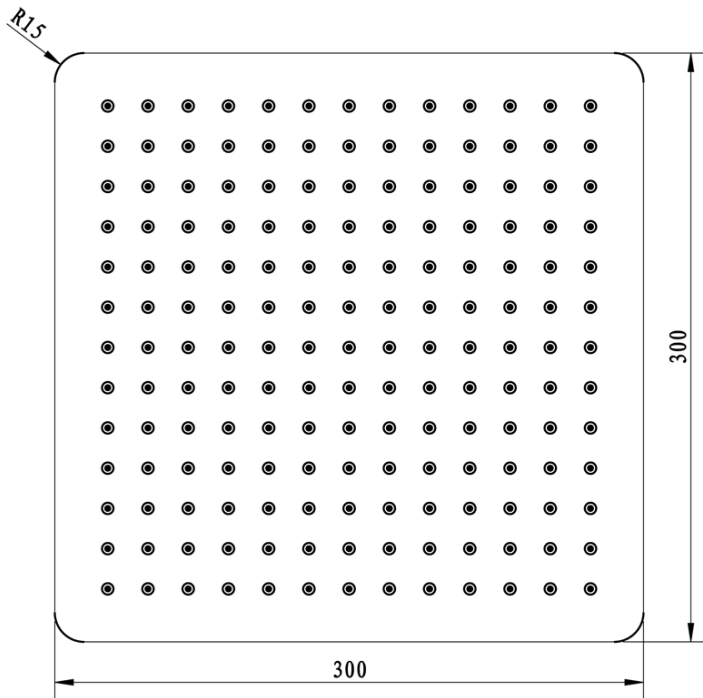

LATUS Concealed Shower Set with Thermostatic Mixer
Tap, Installation Box, 2 Outlets, black matt