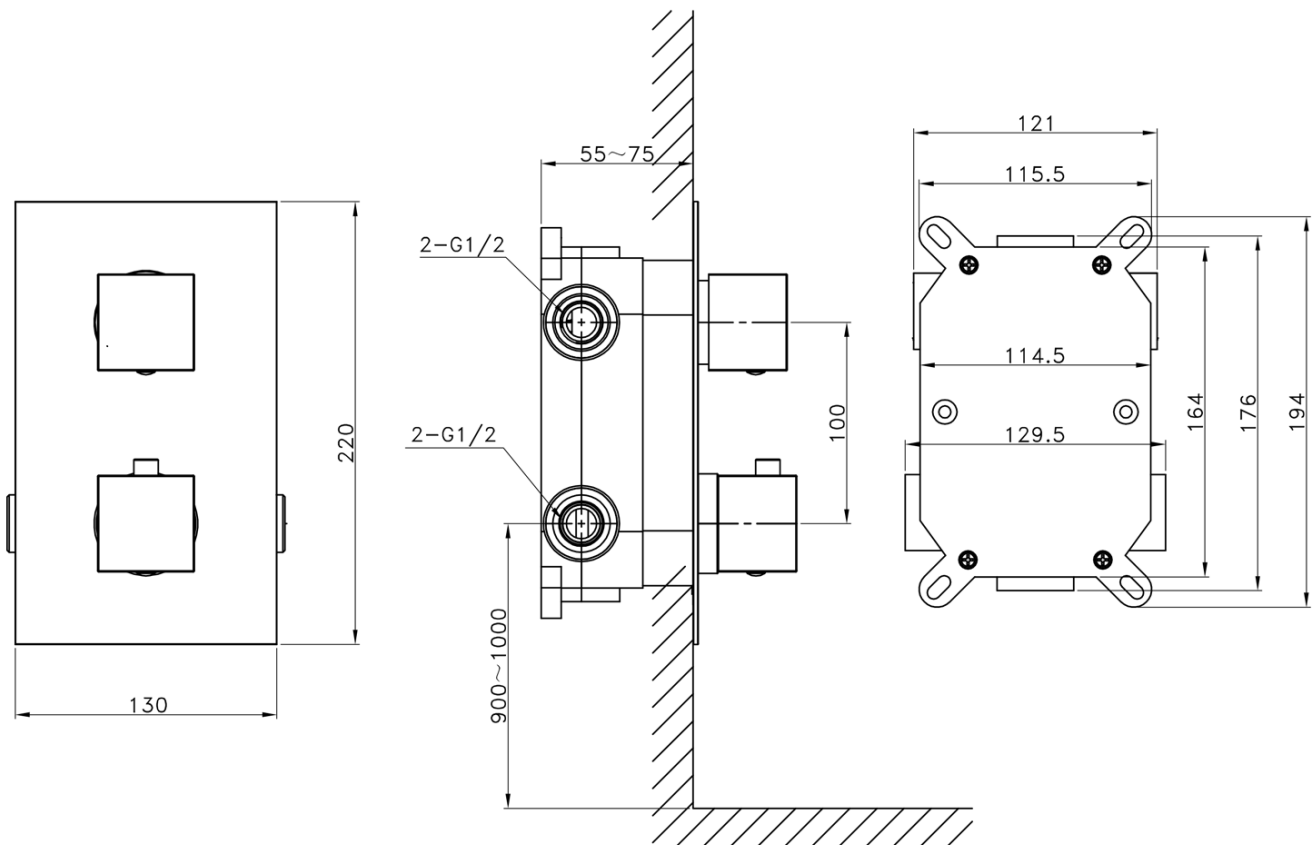

LATUS Concealed Shower Set with Thermostatic Mixer Tap, Installation Box, 2 Outlets, black matt

Order code: 1102-62B-21

Basic information

Brand: Sapho
Series: LATUS

Properties

Colour: Black matt
Material: Brass
Shape: Square
Installation: Concealed
Type of control: Thermostat
Type of diverter: Rotary
Shower functions: Rain
Equipment: AntiCalc, Anti-twist system, 2 outlets
Weight / Piece: 7.046 kg
Packaging: 6 Piece
Warranty: 6 years

Spare parts

Replacement Thermostatic Cartridge (Order code: KU436)

LATUS Concealed Shower Set with Thermostatic Mixer
Tap, Installation Box, 2 Outlets, black matt

Technical sheet

LATUS Concealed Shower Set with Thermostatic Mixer
Tap, Installation Box, 2 Outlets, black matt

LATUS Concealed Shower Set with Thermostatic Mixer
Tap, Installation Box, 2 Outlets, black matt

LATUS Concealed Shower Set with Thermostatic Mixer
Tap, Installation Box, 2 Outlets, black matt

LATUS Concealed Shower Set with Thermostatic Mixer Tap, Installation Box, 2 Outlets, black matt