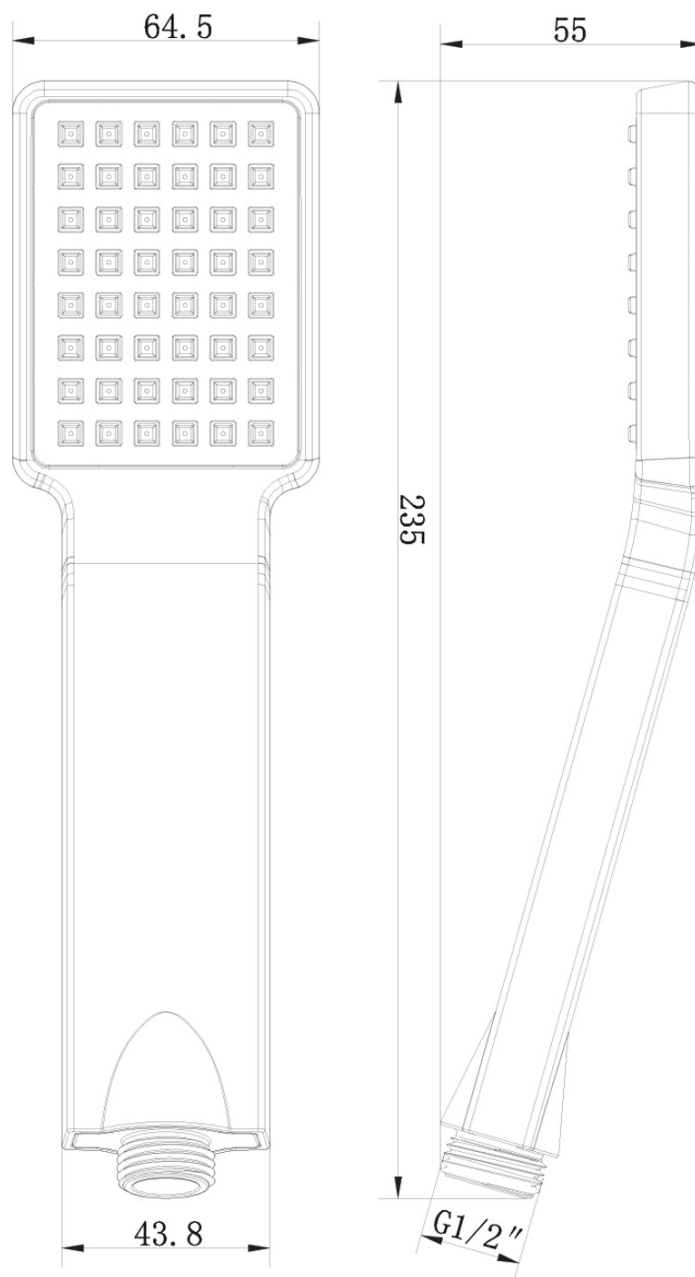

LATUS Concealed Shower Set with Thermostatic Mixer Tap, Installation Box, 2 Outlets, black matt

Order code: 1102-62B-21

Basic information

Brand: Sapho
Series: LATUS

Properties

Colour: Black matt
Material: Brass
Shape: Square
Installation: Concealed
Type of control: Thermostat
Type of diverter: Rotary
Shower functions: Rain
Equipment: AntiCalc, Anti-twist system, 2 outlets
Weight / Piece: 7.046 kg
Packaging: 6 Piece
Warranty: 6 years

Spare parts

Replacement Thermostatic Cartridge (Order code: KU436)

LATUS Concealed Shower Set with Thermostatic Mixer
Tap, Installation Box, 2 Outlets, black matt

Technical sheet

LATUS Concealed Shower Set with Thermostatic Mixer
Tap, Installation Box, 2 Outlets, black matt

LATUS Concealed Shower Set with Thermostatic Mixer
Tap, Installation Box, 2 Outlets, black matt

LATUS Concealed Shower Set with Thermostatic Mixer
Tap, Installation Box, 2 Outlets, black matt

LATUS Concealed Shower Set with Thermostatic Mixer Tap, Installation Box, 2 Outlets, black matt