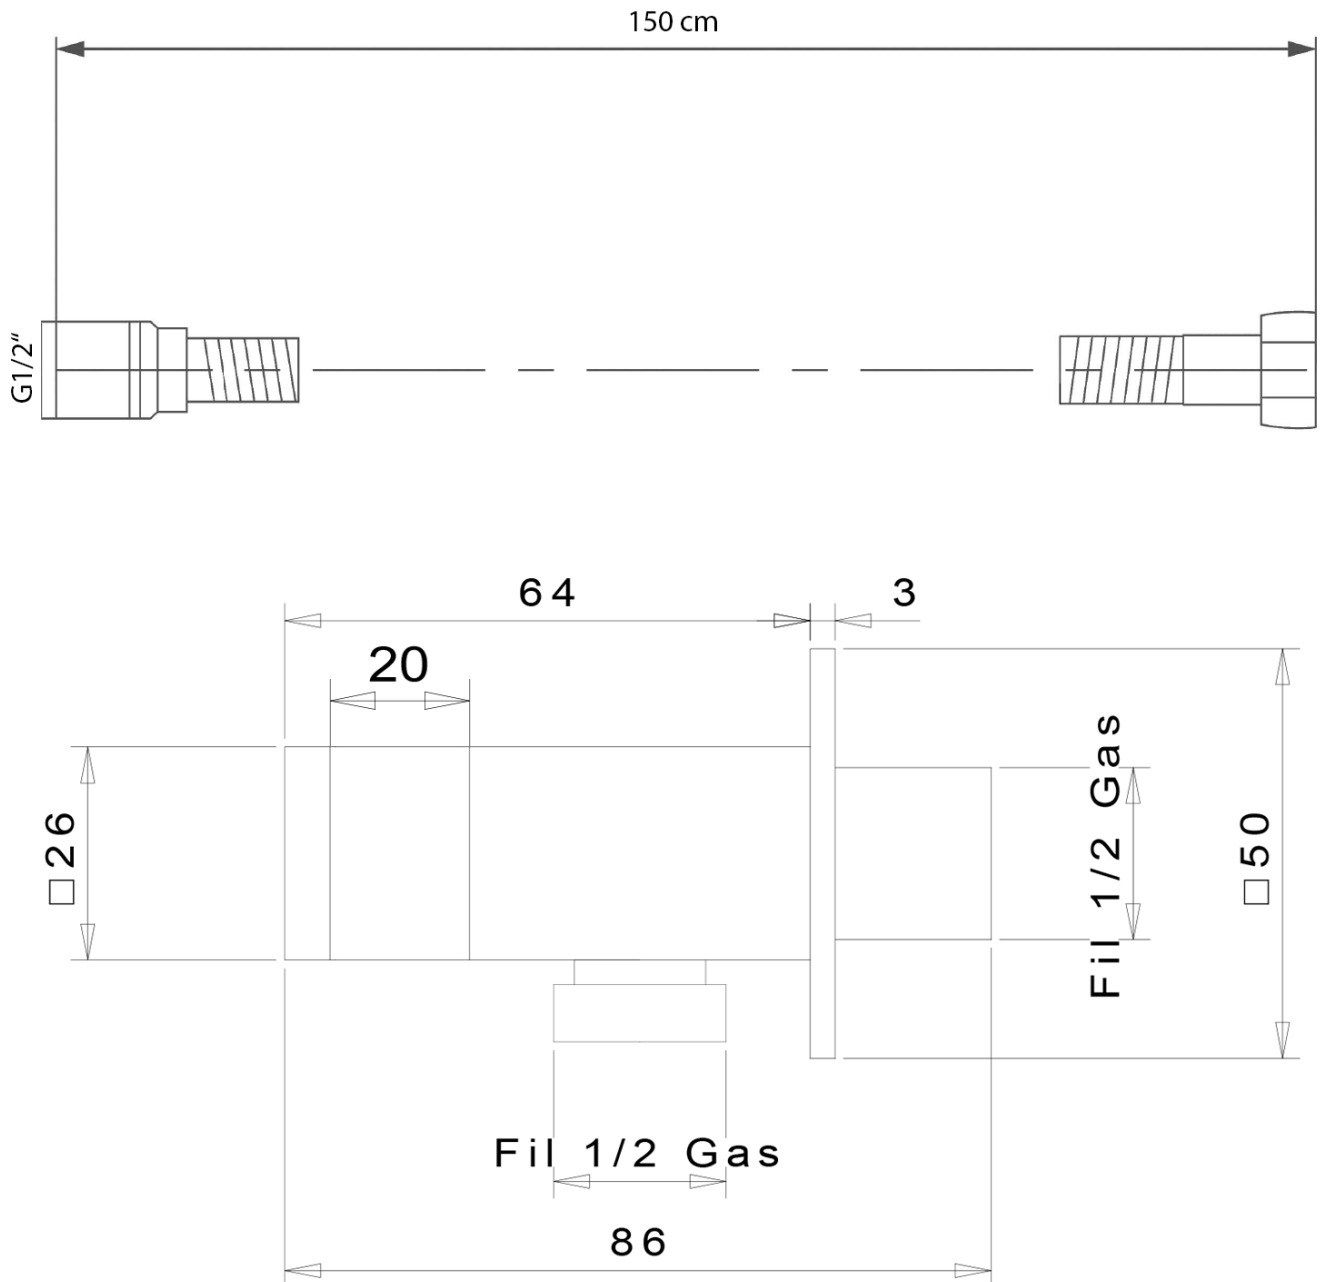

LATUS Concealed Shower Set with Thermostatic Mixer Tap, Installation Box, 2 Outlets, black matt

Order code: 1102-62B-21

Basic information

Brand: Sapho
Series: LATUS

Properties

Colour: Black matt
Material: Brass
Shape: Square
Installation: Concealed
Type of control: Thermostat
Type of diverter: Rotary
Shower functions: Rain
Equipment: AntiCalc, Anti-twist system, 2 outlets
Weight / Piece: 7.046 kg
Packaging: 6 Piece
Warranty: 6 years

Spare parts

Replacement Thermostatic Cartridge (Order code: KU436)

LATUS Concealed Shower Set with Thermostatic Mixer
Tap, Installation Box, 2 Outlets, black matt

Technical sheet

LATUS Concealed Shower Set with Thermostatic Mixer
Tap, Installation Box, 2 Outlets, black matt

LATUS Concealed Shower Set with Thermostatic Mixer
Tap, Installation Box, 2 Outlets, black matt

LATUS Concealed Shower Set with Thermostatic Mixer
Tap, Installation Box, 2 Outlets, black matt

LATUS Concealed Shower Set with Thermostatic Mixer Tap, Installation Box, 2 Outlets, black matt