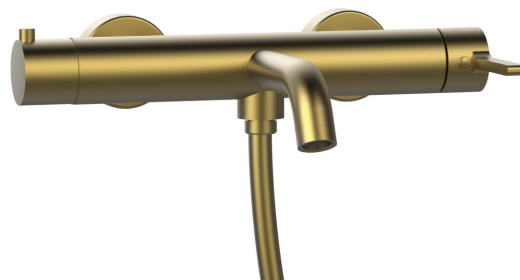

ICONIC wall-mounted bath mixer tap, gold matt

Order code: AF010GB

Basic information

Brand: Sapho
Series: ICONIC

Size

Width: 307 mm
Depth: 128 mm

Properties

Colour: Gold matt
Material: Brass
Shape: Circular
Installation: Wall-mounted 150 mm
Type of control: Lever
Type of diverter: Handle-integrated
Cartridge diameter: 35 mm
Equipment: PVD coating
Weight / Piece: 2.973 kg
Packaging: 1 Piece
Warranty: 6 years

Spare parts

Replacement Cartridge (Order code: 521601)

Technical sheet