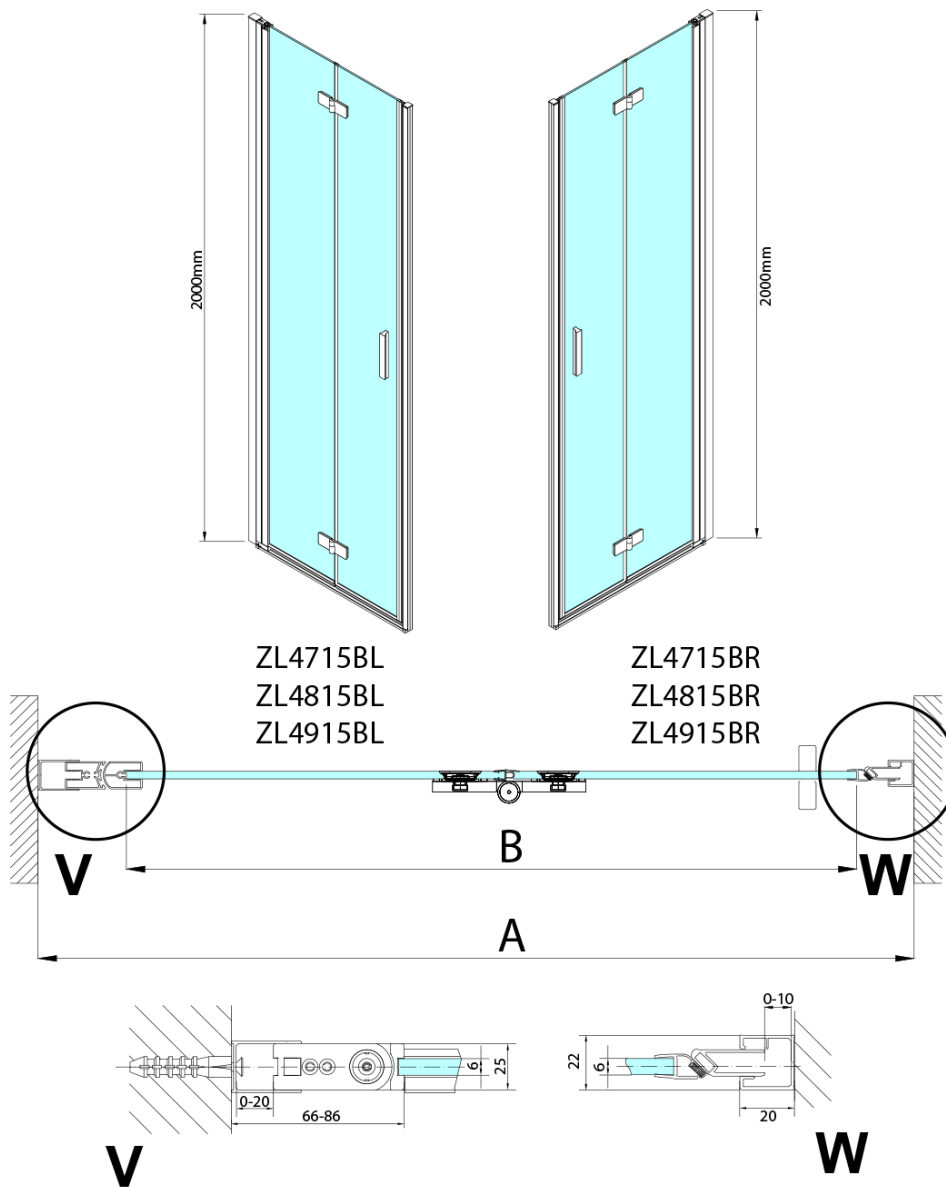

ZOOM BLACK Bi-fold Shower Door 700 mm, clear glass, right

Order code: ZL4715BR

Basic information

Brand: Polysan
Series: ZOOM BLACK

Size

Width: 700 mm
Height: 2000 mm

Properties

Profile colour: Black matt
Shape: Combinable door
Type of opening: Folding door
Opening direction: Right
Glass colour: TRANSPARENT glass
Glass finish: Antidrop
Glass thickness: 6 mm
Weight / Piece: 31.0 kg
Packaging: 1 Piece
Warranty: 2 years

Spare parts

Hinge for folding doors ZL4xxx, right, black (Order code: NDZL086BR)
Set of magnetic seals 45° for glass 6/6mm, 2000mm, black (Order code: SPGM01B)
Hinge for folding doors ZL4xxx, left, black (Order code: NDZL086BL)

ZOOM BLACK Bi-fold Shower Door 700 mm, clear glass, right

Technical sheet

ZL4715BL
ZL4815BL
ZL4915BL

ZL4715BR
ZL4815BR
ZL4915BR

Model	A	B
ZL4715B	685-715	697
ZL4815B	785-815	797
ZL4915B	885-915	897

ZOOM BLACK Bi-fold Shower Door 700 mm, clear glass, right

Model	A	B	Y
ZL4715B	670-690	837	339
ZL4815B	770-790	978	378
ZL4915B	870-890	1119	438

ZL4715BL
ZL4815BL
ZL4915BL

ZL4715BR
ZL4815BR
ZL4915BR

ZOOM BLACK Bi-fold Shower Door 700 mm, clear glass, right

Model L		Model R	A	B	C	Y	Z
ZL4715BL	+	ZL4815BR	670-690	770-790	907	378	339
ZL4715BL	+	ZL4915BR	670-690	870-890	978	438	339
ZL4815BL	+	ZL4915BR	770-790	870-890	1048	438	378
ZL4815BL	+	ZL4715BR	770-790	670-690	907	339	378
ZL4915BL	+	ZL4715BR	870-890	670-690	978	339	438
ZL4915BL	+	ZL4815BR	870-890	770-790	1048	378	438