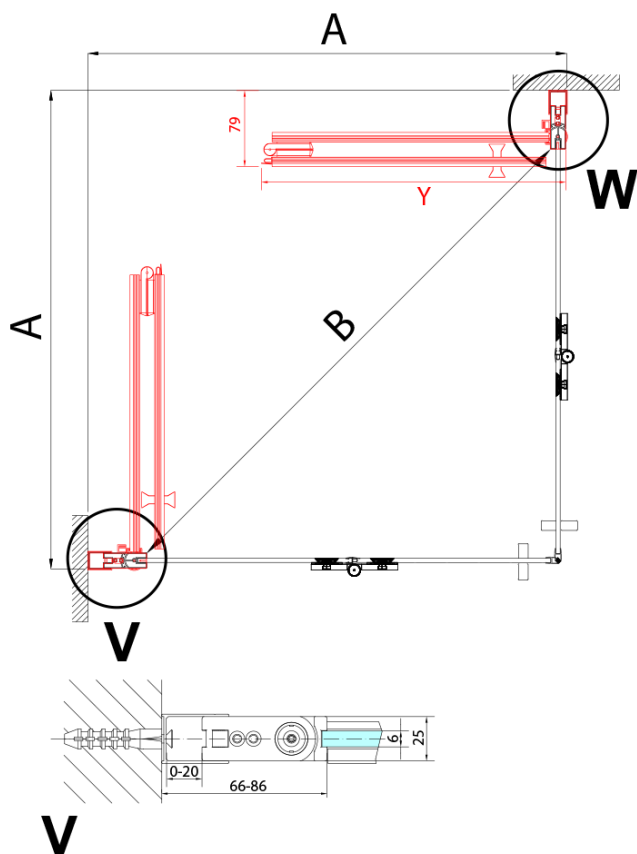

ZOOM BLACK Bi-fold Shower Door 700 mm, clear glass, right

Order code: ZL4715BR

Basic information

Brand: Polysan
Series: ZOOM BLACK

Size

Width: 700 mm
Height: 2000 mm

Properties

Profile colour: Black matt
Shape: Combinable door
Type of opening: Folding door
Opening direction: Right
Glass colour: TRANSPARENT glass
Glass finish: Antidrop
Glass thickness: 6 mm
Weight / Piece: 31.0 kg
Packaging: 1 Piece
Warranty: 2 years

Spare parts

Hinge for folding doors ZL4xxx, right, black (Order code: NDZL086BR)
Set of magnetic seals 45° for glass 6/6mm, 2000mm, black (Order code: SPGM01B)
Hinge for folding doors ZL4xxx, left, black (Order code: NDZL086BL)

ZOOM BLACK Bi-fold Shower Door 700 mm, clear glass, right

Technical sheet

ZL4715BL
ZL4815BL
ZL4915BL

ZL4715BR
ZL4815BR
ZL4915BR

Model	A	B
ZL4715B	685-715	697
ZL4815B	785-815	797
ZL4915B	885-915	897

ZOOM BLACK Bi-fold Shower Door 700 mm, clear glass, right

Model	A	B	Y
ZL4715B	670-690	837	339
ZL4815B	770-790	978	378
ZL4915B	870-890	1119	438

ZL4715BL
ZL4815BL
ZL4915BL

ZL4715BR
ZL4815BR
ZL4915BR

ZOOM BLACK Bi-fold Shower Door 700 mm, clear glass, right

Model L		Model R	A	B	C	Y	Z
ZL4715BL	+	ZL4815BR	670-690	770-790	907	378	339
ZL4715BL	+	ZL4915BR	670-690	870-890	978	438	339
ZL4815BL	+	ZL4915BR	770-790	870-890	1048	438	378
ZL4815BL	+	ZL4715BR	770-790	670-690	907	339	378
ZL4915BL	+	ZL4715BR	870-890	670-690	978	339	438
ZL4915BL	+	ZL4815BR	870-890	770-790	1048	378	438