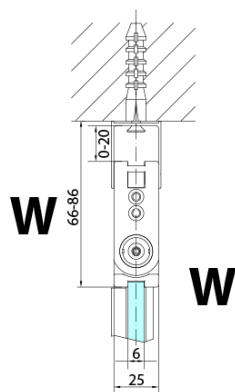

ZOOM BLACK Bi-fold Shower Door 700 mm, clear glass, right

Order code: ZL4715BR

Basic information

Brand: Polysan
Series: ZOOM BLACK

Size

Width: 700 mm
Height: 2000 mm

Properties

Profile colour: Black matt
Shape: Combinable door
Type of opening: Folding door
Opening direction: Right
Glass colour: TRANSPARENT glass
Glass finish: Antidrop
Glass thickness: 6 mm
Weight / Piece: 31.0 kg
Packaging: 1 Piece
Warranty: 2 years

Spare parts

Hinge for folding doors ZL4xxx, right, black (Order code: NDZL086BR)
Set of magnetic seals 45° for glass 6/6mm, 2000mm, black (Order code: SPGM01B)
Hinge for folding doors ZL4xxx, left, black (Order code: NDZL086BL)

ZOOM BLACK Bi-fold Shower Door 700 mm, clear glass, right

Technical sheet

ZL4715BL
ZL4815BL
ZL4915BL

ZL4715BR
ZL4815BR
ZL4915BR

Model	A	B
ZL4715B	685-715	697
ZL4815B	785-815	797
ZL4915B	885-915	897

ZOOM BLACK Bi-fold Shower Door 700 mm, clear glass, right

Model	A	B	Y
ZL4715B	670-690	837	339
ZL4815B	770-790	978	378
ZL4915B	870-890	1119	438

ZL4715BL
ZL4815BL
ZL4915BL

ZL4715BR
ZL4815BR
ZL4915BR

ZOOM BLACK Bi-fold Shower Door 700 mm, clear glass, right

Model L		Model R	A	B	C	Y	Z
ZL4715BL	+	ZL4815BR	670-690	770-790	907	378	339
ZL4715BL	+	ZL4915BR	670-690	870-890	978	438	339
ZL4815BL	+	ZL4915BR	770-790	870-890	1048	438	378
ZL4815BL	+	ZL4715BR	770-790	670-690	907	339	378
ZL4915BL	+	ZL4715BR	870-890	670-690	978	339	438
ZL4915BL	+	ZL4815BR	870-890	770-790	1048	378	438