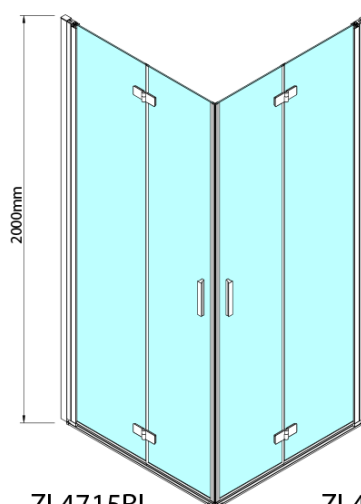

ZOOM BLACK Bi-fold Shower Door 700 mm, clear glass, right

Order code: ZL4715BR

Basic information

Brand: Polysan
Series: ZOOM BLACK

Size

Width: 700 mm
Height: 2000 mm

Properties

Profile colour: Black matt
Shape: Combinable door
Type of opening: Folding door
Opening direction: Right
Glass colour: TRANSPARENT glass
Glass finish: Antidrop
Glass thickness: 6 mm
Weight / Piece: 31.0 kg
Packaging: 1 Piece
Warranty: 2 years

Spare parts

Hinge for folding doors ZL4xxx, right, black (Order code: NDZL086BR)
Set of magnetic seals 45° for glass 6/6mm, 2000mm, black (Order code: SPGM01B)
Hinge for folding doors ZL4xxx, left, black (Order code: NDZL086BL)

ZOOM BLACK Bi-fold Shower Door 700 mm, clear glass, right

Technical sheet

ZL4715BL
ZL4815BL
ZL4915BL

ZL4715BR
ZL4815BR
ZL4915BR

Model	A	B
ZL4715B	685-715	697
ZL4815B	785-815	797
ZL4915B	885-915	897

ZOOM BLACK Bi-fold Shower Door 700 mm, clear glass, right

Model	A	B	Y
ZL4715B	670-690	837	339
ZL4815B	770-790	978	378
ZL4915B	870-890	1119	438

ZL4715BL
ZL4815BL
ZL4915BL

ZL4715BR
ZL4815BR
ZL4915BR

ZOOM BLACK Bi-fold Shower Door 700 mm, clear glass, right

Model L		Model R	A	B	C	Y	Z
ZL4715BL	+	ZL4815BR	670-690	770-790	907	378	339
ZL4715BL	+	ZL4915BR	670-690	870-890	978	438	339
ZL4815BL	+	ZL4915BR	770-790	870-890	1048	438	378
ZL4815BL	+	ZL4715BR	770-790	670-690	907	339	378
ZL4915BL	+	ZL4715BR	870-890	670-690	978	339	438
ZL4915BL	+	ZL4815BR	870-890	770-790	1048	378	438