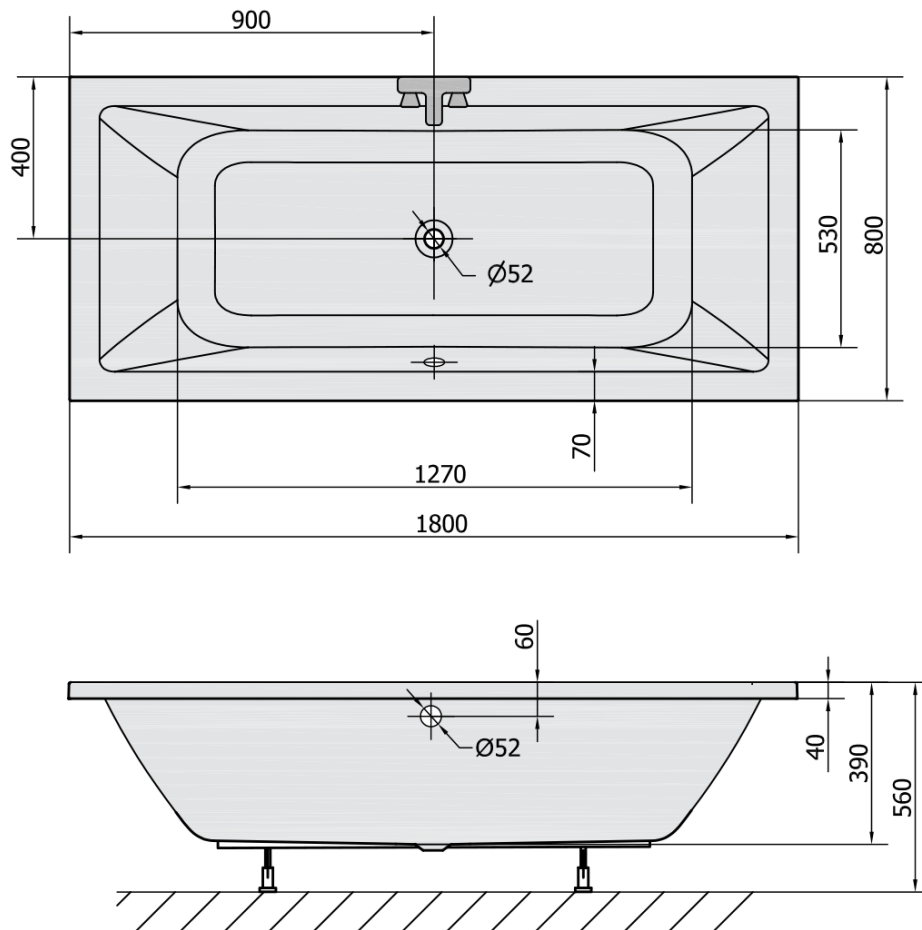

KRYSTA Rectangular Bath 180x80x39cm, gray

Order code: 71710.30

Basic information

Brand: Polysan

Size

Length: 1800 mm

Width: 800 mm

Height: 390 mm

Volume: 249 l

Properties

Colour: Grey

Material: Acrylate

Shape: Rectangular

Installation: Built-in

Waste diameter: 52 mm

Properties: Bilateral, Edge height 40 mm (Standard)

Package does not contain: Trap, Pop Up Bath Waste

Weight / Piece: 20.0 kg

Packaging: 1 Piece

Warranty: 10 years

We recommend buy

1 Piece Bath Trap 6/4", height: 42mm, DN40 (Order code: 71712)

1 Piece Sound insulation bath tape, 3m (Order code: 93400)

1 Piece Bath Support Legs for Acrylic Bath Polysan, 51,5cm, Pair (Order code: PO60-60)

1 Piece Pop Up Bath Waste (L) 775mm, Plug 72mm, Chrome (Order code: 71681)

Technical sheet

VOLUME 249L