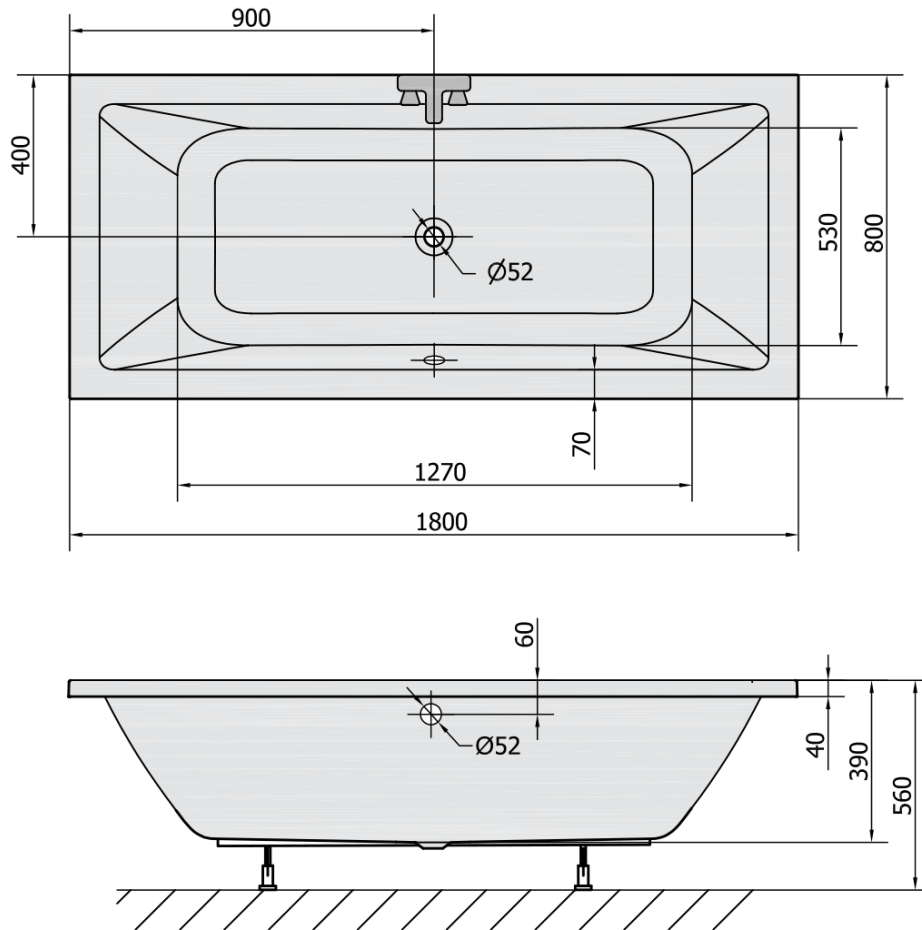

Order code: 71710.11

Basic information

Brand: Polysan

Size

Length: 1800 mm

Width: 800 mm

Height: 390 mm

Volume: 249 l

Properties

Colour: White matt

Material: Acrylate

Shape: Rectangular

Installation: Built-in

Waste diameter: 52 mm

Properties: Bilateral, Edge height 40 mm (Standard)

Package does not contain: Trap, Pop Up Bath Waste

Weight / Piece: 20.0 kg

Packaging: 1 Piece

Warranty: 10 years

We recommend buy

1 Piece Bath Trap 6/4", height: 42mm, DN40 (Order code: 71712)

1 Piece Sound insulation bath tape, 3m (Order code: 93400)

1 Piece Bath Support Legs for Acrylic Bath Polysan, 51,5cm, Pair (Order code: PO60-60)

1 Piece Pop Up Bath Waste (L) 775mm, Plug 72mm, Chrome (Order code: 71681)

Technical sheet

VOLUME 249L