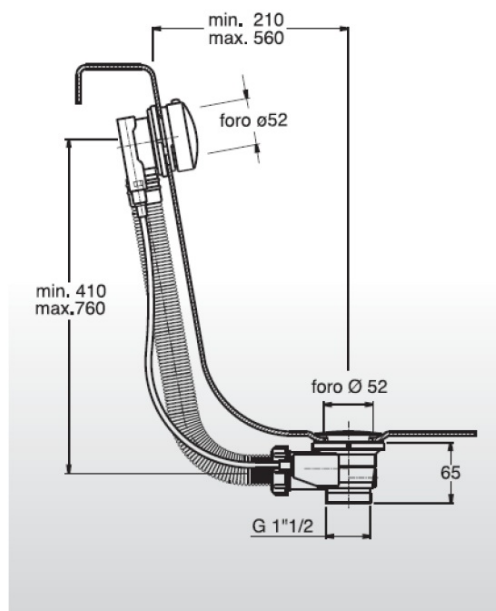

MODEL 06 Pop up Pop up Bath Overflow Waste (L) 1175mm, plug 42mm/chrome

Order code: 068220051

Basic information

Brand: Silfra

Size

Length: 1175 mm

Properties

Colour: Chrome

Material: Plastic

Equipment: Control: With bowden cable

Weight / Piece: 1.07 kg

Packaging: 1 Piece

Warranty: 2 years

Spare parts

Replacement Overflow Waste Plug 42mm, chrome (Order code: RI00551)

Replacement Drain Strainer Seal (Order code: RI009)

Replacement Bath Drain Strainer, chrome (Order code: RI00751)

Gasket for bath drain plug with diameter 42 and 72 mm (Order code: GU1046M00)

MODEL 06 Pop up Pop up Bath Overflow Waste (L) 1175mm, plug
42mm/chrome

Technical sheet

**OTTONE
BRASS**

Zátka kulatá
Ø 42mm

D = 1175mm