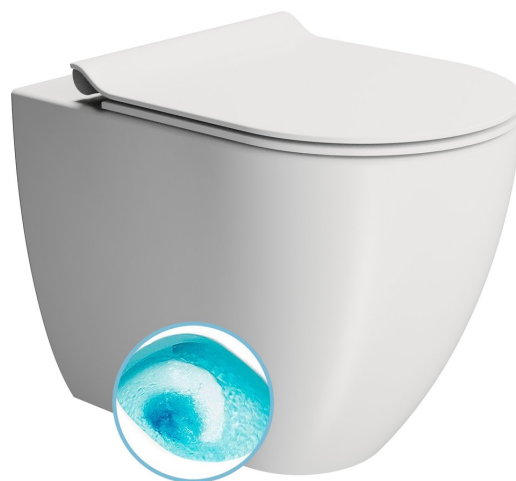

PURA WC pan, Swirlflush, 36x55cm, S-trap/P-trap, white dual-matt

GSI
ceramica

Order code: 880309

Basic information

Brand: GSI
Series: PURA

Size

Width: 360 mm
Height: 420 mm
Depth: 550 mm

Properties

Colour: White
Material: Ceramic
Flushing Technology: SwirlFlush
Shape: Classic
Other: DualGlaze, S-Trap, P-Trap
Package contains: Fixing set
Package does not contain: Toilet Seat
Weight / Piece: 32.55 kg
Packaging: 1 Piece
Warranty: 2 years

We recommend buy

1 Piece Toilet seat, SLIM, Soft Close, Quick Release, white matt/chrom (Order code: MS86CSN09)

Technical sheet