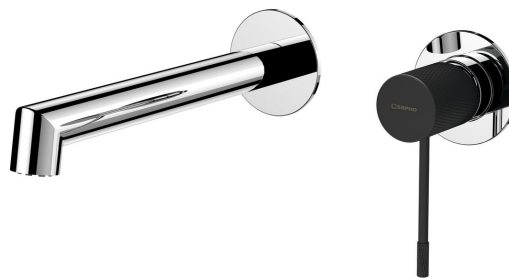

SOLARIS Wall Mounted 2 Hole Washbasin Mixer Tap, chrome/black matt

Order code: WD008CB

Basic information

Brand: Sapho
Series: SOLARIS

Size

Depth: 194 mm

Properties

Colour: Chrome
Material: Brass
Shape: Circular
Installation: Concealed
Type of control: Lever
Cartridge diameter: 25 mm
Weight / Piece: 1.812 kg
Packaging: 2 Piece
Warranty: 6 years

Spare parts

KEROX replacement Cartridge dia 25mm (Order code: 35CAI026)

Mixing cartridge 25mm (Order code: 521940)

Aerator M16x1 (Order code: AERWU)

SOLARIS Wall Mounted 2 Hole Washbasin Mixer Tap,
chrome/black matt