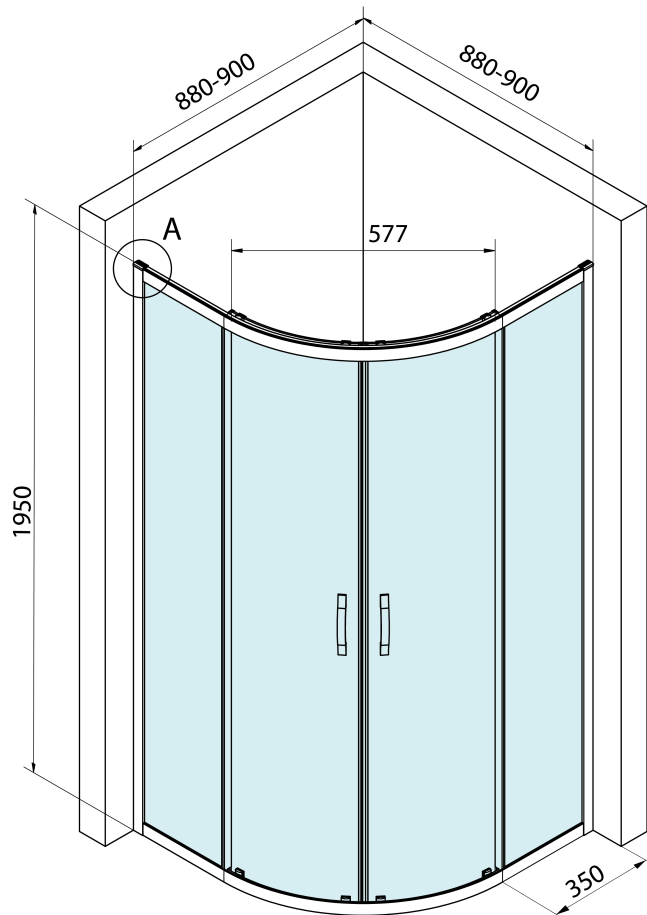

Technical sheet