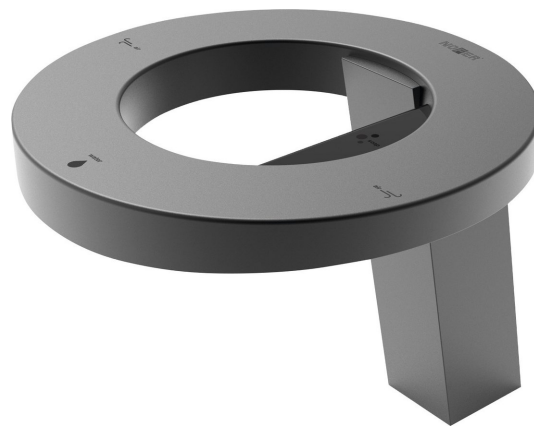

CONCEPT stand sensor faucet with soap dispenser and hand dryer, height 188mm, black

NOFER[®]

Order code: 01901.N

Basic information

Brand: NOFER

Size

Width: 230 mm

Height: 188 mm

Depth: 263 mm

Properties

Colour: Black matt

Material: Aluminum

Shape: Circular

Installation: Freestanding

Type of control: Electronic

Equipment: Proximity control

Flow rate (3 bar): 1.89 l/min

Weight / Piece: 5.9 kg

Warranty: 2 years

CONCEPT stand sensor faucet with soap dispenser and hand dryer, height 188mm, black

Technical sheet