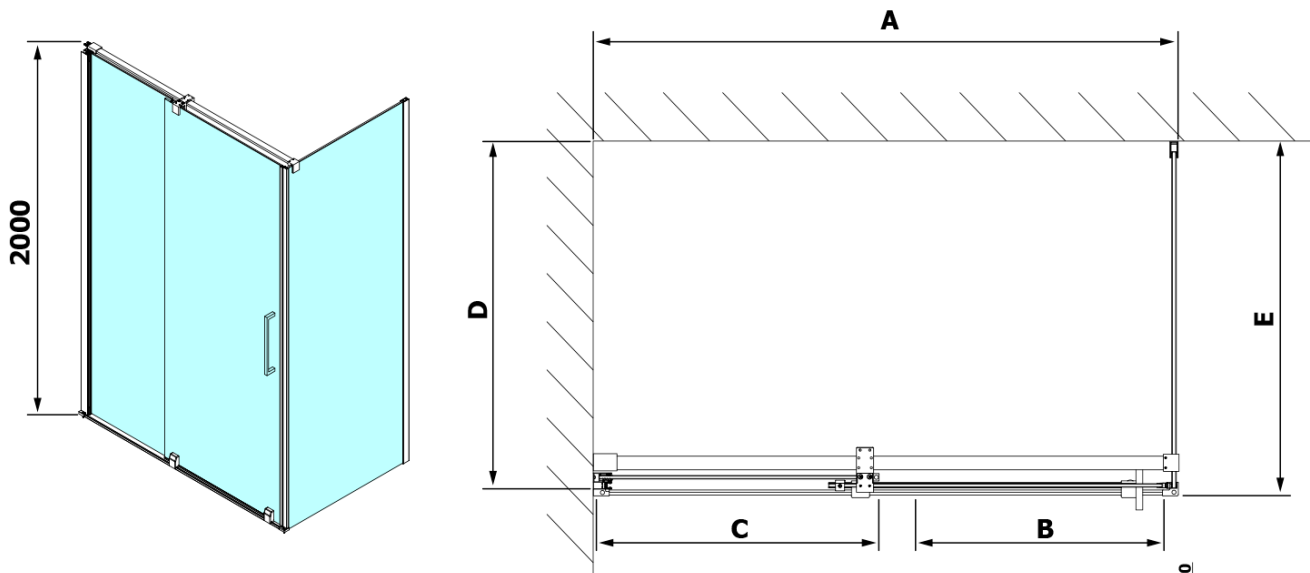

## Size

**Width:** 1400 mm  
**Height:** 2000 mm  
**Depth:** 800 mm

## Properties

**Profile colour:** Chrome - polished aluminum  
**Shape:** Rectangular shower enclosures  
**Type of opening:** Sliding door  
**Opening direction:** Versatile  
**Opening width:** 575 mm  
**Glass colour:** TRANSPARENT glass  
**Glass finish:** Antidrop  
**Glass thickness:** 8 mm  
**Properties:** Frameless design  
**Weight / Piece:** 99.0 kg  
**Packaging:** 2 Piece  
**Warranty:** 2 years

## Spare parts

ALTIS/ROLLS/DRAGON set of screw covers (Order code: NDAL03)  
Bottom seal under solid glass 8mm, 1000mm (Order code: NDRL03)  
ROLLS handle (Order code: NDRL-MADLO)  
Flat magnetic seal for glass 8mm, 2000mm (Order code: NDGV02)  
ROLLS L/P ends of the roller profile (Order code: NDRL05)  
Vertical seal for 8mm glass, 2000mm (Order code: NDRL02)  
Bottom seal for glass 8mm, 1000 mm, (Order code: NDRL01)  
ROLLS roller profile (Order code: NDRL04)

ROLLS Rectangular screen 1400x800 mm, L/R  
variant, clear glass

Technical sheet

Model	D	E
RL3215	765-785	780-800
RL3315	865-885	880-900
RL3415	965-985	980-1000

Model	A	B	C
RL1115	1072-1102	425	~500
RL1215	1172-1202	475	~550
RL1315	1272-1302	525	~600
RL1415	1372-1402	575	~650
RL1515	1472-1502	625	~700
RL1615	1572-1602	675	~750