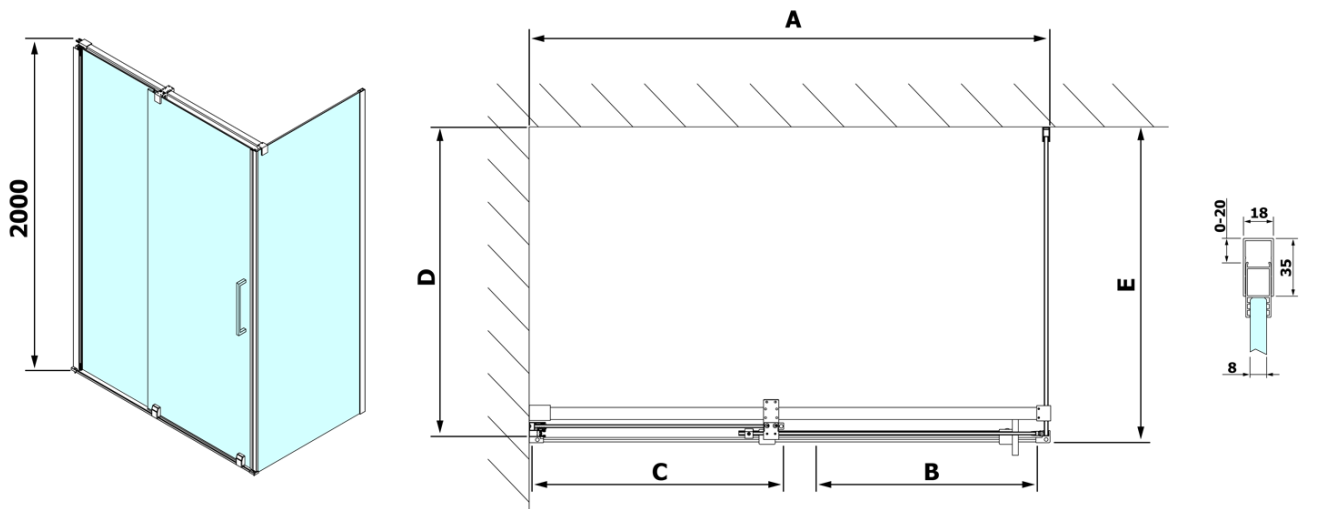

## Size

**Width:** 1200 mm  
**Height:** 2000 mm  
**Depth:** 900 mm

## Properties

**Profile colour:** Chrome - polished aluminum  
**Shape:** Rectangular shower enclosures  
**Type of opening:** Sliding door  
**Opening direction:** Versatile  
**Opening width:** 475 mm  
**Glass colour:** TRANSPARENT glass  
**Glass finish:** Antidrop  
**Glass thickness:** 8 mm  
**Properties:** Frameless design  
**Weight / Piece:** 95.0 kg  
**Packaging:** 2 Piece  
**Warranty:** 2 years

ROLLS Rectangular screen 1200x900 mm, L/R  
variant, clear glass

Technical sheet

Model	D	E
RL3215	765-785	780-800
RL3315	865-885	880-900
RL3415	965-985	980-1000

Model	A	B	C
RL1115	1070-1110	425	~500
RL1215	1170-1210	475	~550
RL1315	1270-1310	525	~600
RL1415	1370-1410	575	~650
RL1515	1470-1510	625	~700
RL1615	1570-1610	675	~750