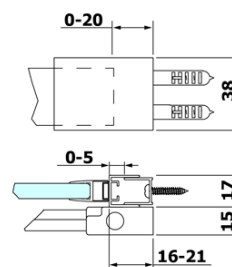

## Size

**Width:** 1600 mm

**Height:** 2000 mm

ROLLS L/P ends of the roller profile (Order code: NDRL05)

Vertical seal for 8mm glass, 2000mm (Order code: NDRL02)

Bottom seal for glass 8mm, 1000 mm, (Order code: NDRL01)

ROLLS roller profile (Order code: NDRL04)

ROLLS shower door 1600mm, height 2000mm, clear glass

Technical sheet

MODEL	A	B	C
RL1115	1070-1110	425	~500
RL1215	1170-1210	475	~550
RL1315	1270-1310	525	~600
RL1415	1370-1410	575	~650
RL1515	1470-1510	625	~700
RL1615	1570-1610	675	~750

ROLLS shower door 1600mm, height 2000mm, clear glass

Model	D	E
RL3215	765-785	780-800
RL3315	865-885	880-900
RL3415	965-985	980-1000

Model	A	B	C
RL1115	1070-1110	425	~500
RL1215	1170-1210	475	~550
RL1315	1270-1310	525	~600
RL1415	1370-1410	575	~650
RL1515	1470-1510	625	~700
RL1615	1570-1610	675	~750