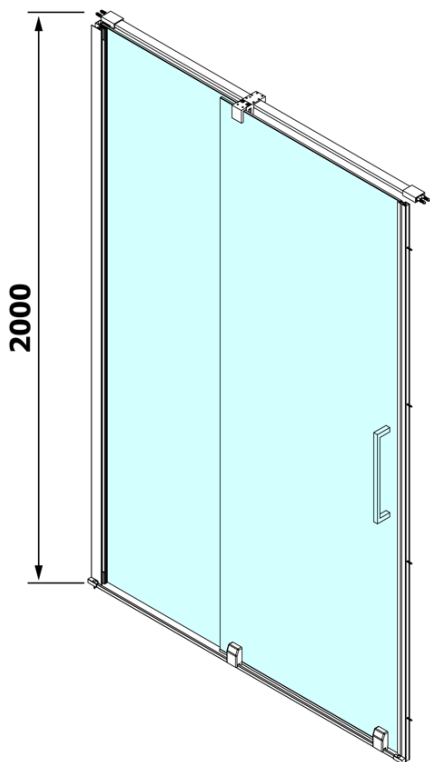

## Size

**Width:** 1600 mm

**Height:** 2000 mm

## Properties

**Profile colour:** Chrome - polished aluminum

**Shape:** Alcove door

**Type of opening:** Sliding door

**Opening direction:** Versatile

**Opening width:** 675 mm

**Glass colour:** TRANSPARENT glass

ROLLS L/P ends of the roller profile (Order code: NDRL05)

Vertical seal for 8mm glass, 2000mm (Order code: NDRL02)

Bottom seal for glass 8mm, 1000 mm, (Order code: NDRL01)

ROLLS roller profile (Order code: NDRL04)

ROLLS shower door 1600mm, height 2000mm, clear glass

Technical sheet

MODEL	A	B	C
RL1115	1070-1110	425	~500
RL1215	1170-1210	475	~550
RL1315	1270-1310	525	~600
RL1415	1370-1410	575	~650
RL1515	1470-1510	625	~700
RL1615	1570-1610	675	~750