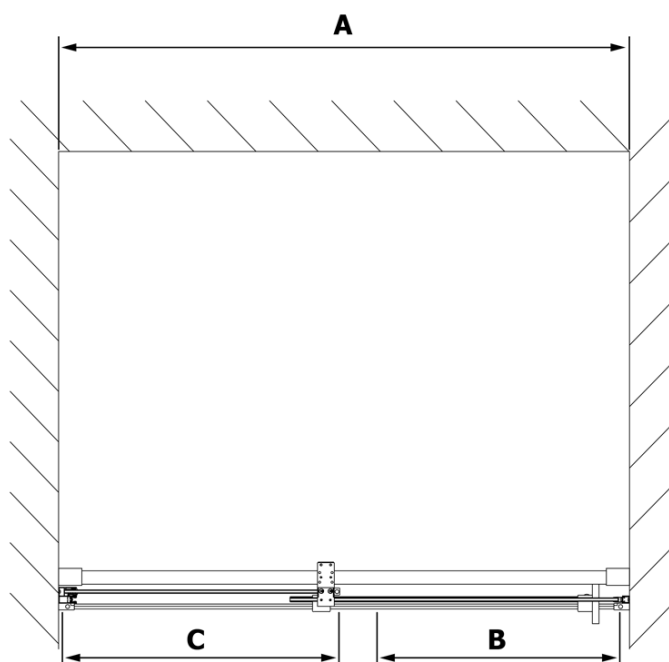

## Size

**Width:** 1600 mm

**Height:** 2000 mm

ROLLS L/P ends of the roller profile (Order code: NDRL05)

Vertical seal for 8mm glass, 2000mm (Order code: NDRL02)

Bottom seal for glass 8mm, 1000 mm, (Order code: NDRL01)

ROLLS roller profile (Order code: NDRL04)

ROLLS shower door 1600mm, height 2000mm, clear glass

Technical sheet

MODEL	A	B	C
RL1115	1070-1110	425	~500
RL1215	1170-1210	475	~550
RL1315	1270-1310	525	~600
RL1415	1370-1410	575	~650
RL1515	1470-1510	625	~700
RL1615	1570-1610	675	~750

ROLLS shower door 1600mm, height 2000mm, clear glass

Model	D	E
RL3215	765-785	780-800
RL3315	865-885	880-900
RL3415	965-985	980-1000

Model	A	B	C
RL1115	1070-1110	425	~500
RL1215	1170-1210	475	~550
RL1315	1270-1310	525	~600
RL1415	1370-1410	575	~650
RL1515	1470-1510	625	~700
RL1615	1570-1610	675	~750