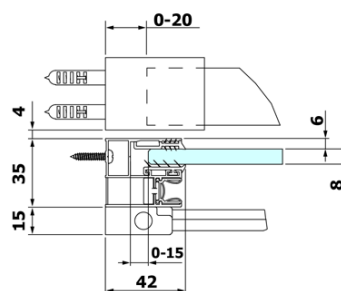

## Size

**Width:** 1600 mm

**Height:** 2000 mm

ROLLS L/P ends of the roller profile (Order code: NDRL05)

Vertical seal for 8mm glass, 2000mm (Order code: NDRL02)

Bottom seal for glass 8mm, 1000 mm, (Order code: NDRL01)

ROLLS roller profile (Order code: NDRL04)

ROLLS shower door 1600mm, height 2000mm, clear glass

Technical sheet

MODEL	A	B	C
RL1115	1070-1110	425	~500
RL1215	1170-1210	475	~550
RL1315	1270-1310	525	~600
RL1415	1370-1410	575	~650
RL1515	1470-1510	625	~700
RL1615	1570-1610	675	~750

ROLLS shower door 1600mm, height 2000mm, clear glass

Model	D	E
RL3215	765-785	780-800
RL3315	865-885	880-900
RL3415	965-985	980-1000

Model	A	B	C
RL1115	1070-1110	425	~500
RL1215	1170-1210	475	~550
RL1315	1270-1310	525	~600
RL1415	1370-1410	575	~650
RL1515	1470-1510	625	~700
RL1615	1570-1610	675	~750