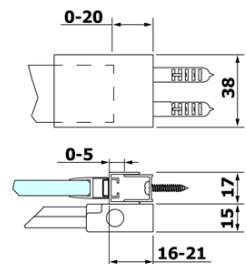

## Size

**Width:** 1300 mm

**Height:** 2000 mm

## Properties

**Profile colour:** Chrome - polished aluminum

**Shape:** Alcove door

**Type of opening:** Sliding door

**Opening direction:** Versatile

**Opening width:** 525 mm

**Glass colour:** TRANSPARENT glass

ROLLS vertical seal (Order code: NDRL02)

ROLLS L/P ends of the roller profile (Order code: NDRL05)

ROLLS Bottom seal (Order code: NDRL01)

ROLLS roller profile (Order code: NDRL04)

ROLLS shower door 1300mm, height 2000mm, clear glass

Technical sheet

MODEL	A	B	C
RL1115	1070-1110	425	~500
RL1215	1170-1210	475	~550
RL1315	1270-1310	525	~600
RL1415	1370-1410	575	~650
RL1515	1470-1510	625	~700
RL1615	1570-1610	675	~750

ROLLS shower door 1300mm, height 2000mm, clear glass