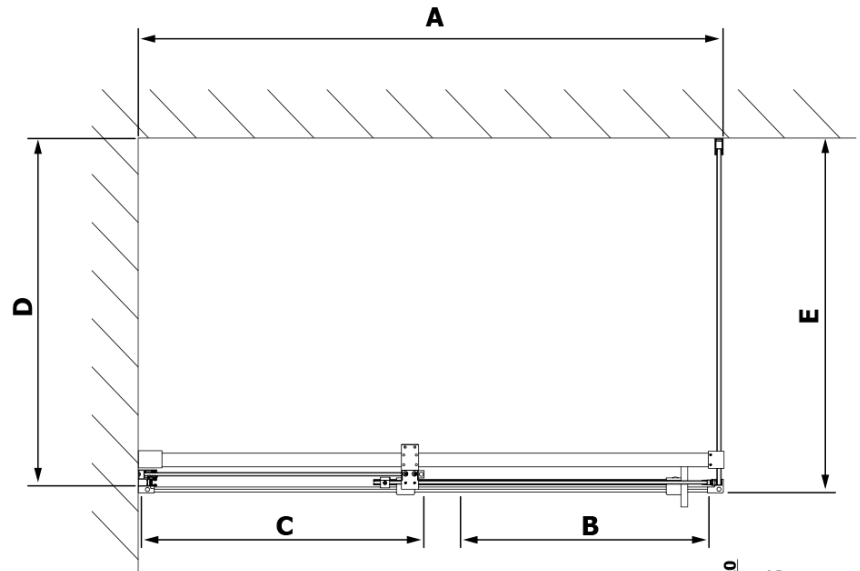

## Size

**Width:** 1200 mm

**Height:** 2000 mm

ROLLS L/P ends of the roller profile (Order code: NDRL05)

Vertical seal for 8mm glass, 2000mm (Order code: NDRL02)

Bottom seal for glass 8mm, 1000 mm, (Order code: NDRL01)

ROLLS roller profile (Order code: NDRL04)

ROLLS shower door 1200mm, height 2000mm, clear glass

Technical sheet

MODEL	A	B	C
RL1115	1070-1110	425	~500
RL1215	1170-1210	475	~550
RL1315	1270-1310	525	~600
RL1415	1370-1410	575	~650
RL1515	1470-1510	625	~700
RL1615	1570-1610	675	~750

ROLLS shower door 1200mm, height 2000mm, clear glass

Model	D	E
RL3215	765-785	780-800
RL3315	865-885	880-900
RL3415	965-985	980-1000

Model	A	B	C
RL1115	1072-1102	425	~500
RL1215	1172-1202	475	~550
RL1315	1272-1302	525	~600
RL1415	1372-1402	575	~650
RL1515	1472-1502	625	~700
RL1615	1572-1602	675	~750