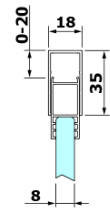

## Size

**Width:** 1200 mm

**Height:** 2000 mm

ROLLS L/P ends of the roller profile (Order code: NDRL05)

Vertical seal for 8mm glass, 2000mm (Order code: NDRL02)

Bottom seal for glass 8mm, 1000 mm, (Order code: NDRL01)

ROLLS roller profile (Order code: NDRL04)

ROLLS shower door 1200mm, height 2000mm, clear glass

Technical sheet

MODEL	A	B	C
RL1115	1070-1110	425	~500
RL1215	1170-1210	475	~550
RL1315	1270-1310	525	~600
RL1415	1370-1410	575	~650
RL1515	1470-1510	625	~700
RL1615	1570-1610	675	~750

ROLLS shower door 1200mm, height 2000mm, clear glass

Model	D	E
RL3215	765-785	780-800
RL3315	865-885	880-900
RL3415	965-985	980-1000

Model	A	B	C
RL1115	1072-1102	425	~500
RL1215	1172-1202	475	~550
RL1315	1272-1302	525	~600
RL1415	1372-1402	575	~650
RL1515	1472-1502	625	~700
RL1615	1572-1602	675	~750