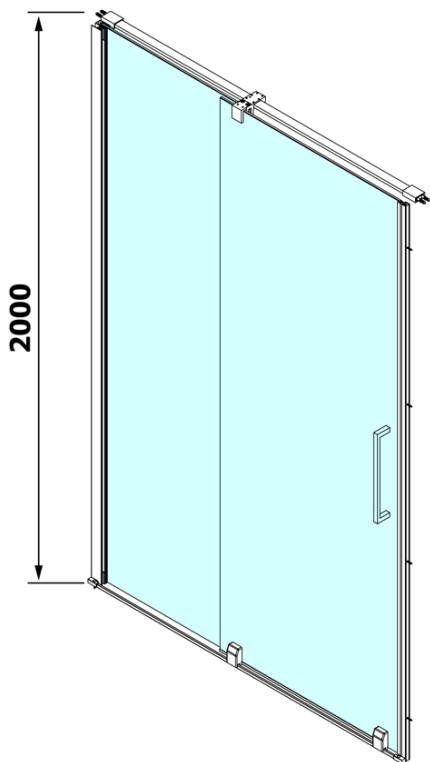

## Size

**Width:** 1200 mm

**Height:** 2000 mm

ROLLS L/P ends of the roller profile (Order code: NDRL05)

Vertical seal for 8mm glass, 2000mm (Order code: NDRL02)

Bottom seal for glass 8mm, 1000 mm, (Order code: NDRL01)

ROLLS roller profile (Order code: NDRL04)

ROLLS shower door 1200mm, height 2000mm, clear glass

Technical sheet

MODEL	A	B	C
RL1115	1070-1110	425	~500
RL1215	1170-1210	475	~550
RL1315	1270-1310	525	~600
RL1415	1370-1410	575	~650
RL1515	1470-1510	625	~700
RL1615	1570-1610	675	~750

ROLLS shower door 1200mm, height 2000mm, clear glass

Model	D	E
RL3215	765-785	780-800
RL3315	865-885	880-900
RL3415	965-985	980-1000

Model	A	B	C
RL1115	1072-1102	425	~500
RL1215	1172-1202	475	~550
RL1315	1272-1302	525	~600
RL1415	1372-1402	575	~650
RL1515	1472-1502	625	~700
RL1615	1572-1602	675	~750