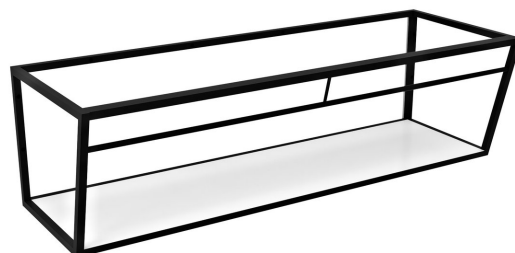

Order code: ARK230

Basic information

Brand: Sapho

Size

Width: 2284 mm

Height: 400 mm

Depth: 490 mm

Properties

Colour: White, Black

Material: MDF, Steel

Installation: Wall-Hung

Package contains: Mounting Kit

Weight / Piece: 42.5 kg

Packaging: 1 Piece

Warranty: 2 years

Technical sheet