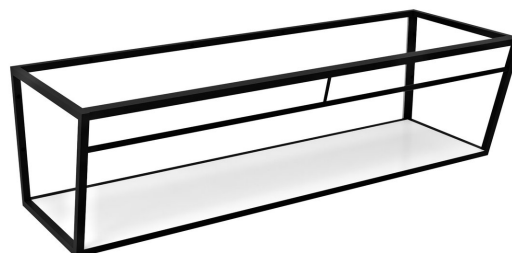

Order code: ARK160

Basic information

Brand: Sapho

Size

Width: 1584 mm

Height: 400 mm

Depth: 490 mm

Properties

Colour: White, Black

Material: MDF, Steel

Installation: Wall-Hung

Package contains: Mounting Kit

Weight / Piece: 29.4 kg

Packaging: 1 Piece

Warranty: 2 years

Technical sheet