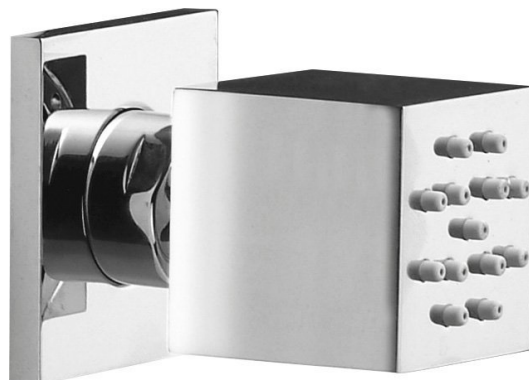

## Wall Mounted Shower Jet 35x35mm, chrome

**Order code:** SLQP

### Size

**Width:** 35 mm

**Height:** 35 mm

**Depth:** 60 mm

### Properties

**Colour:** Chrome

**Material:** Brass

**Shape:** Square

**Installation:** Wall-mounted

**Weight / Piece:** 0.46 kg

**Packaging:** 1 Piece

**Warranty:** 2 years