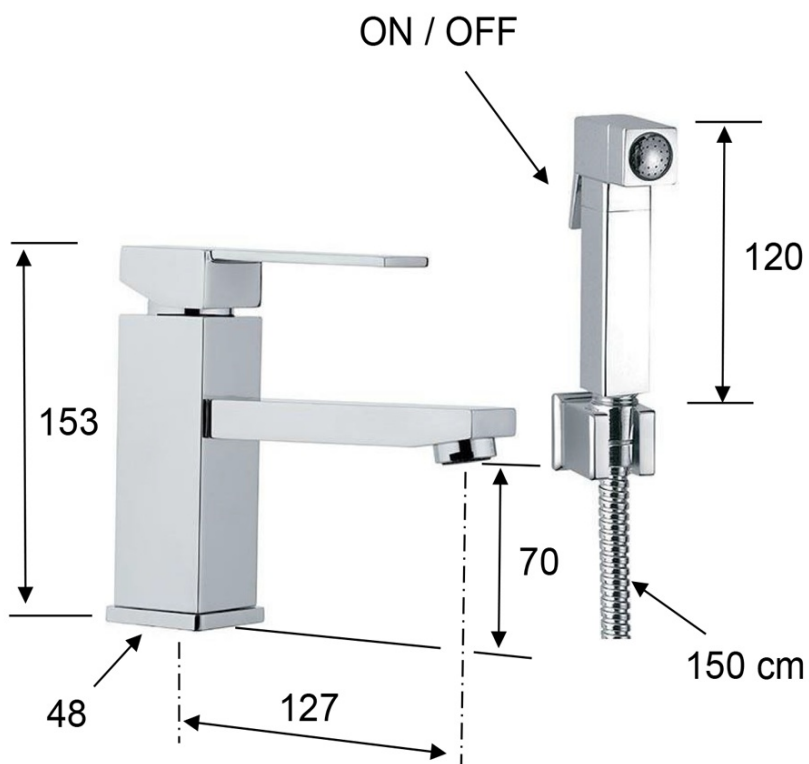

Order code: 1102-48

Basic information

Brand: Sapho
Series: LATUS

Size

Height: 153 mm
Depth: 127 mm

Properties

Colour: Chrome
Material: Brass
Shape: Square
Installation: Freestanding
Type of control: Lever
Cartridge diameter: 35 mm
Equipment: With bidet spray, For cloakroom basins
Weight / Piece: 1.9 kg
Packaging: 1 Piece
Warranty: 6 years

Spare parts

Mixing cartridge 35mm, low (Order code: 521601)

Technical sheet

AUTOMATIC DIVERTER