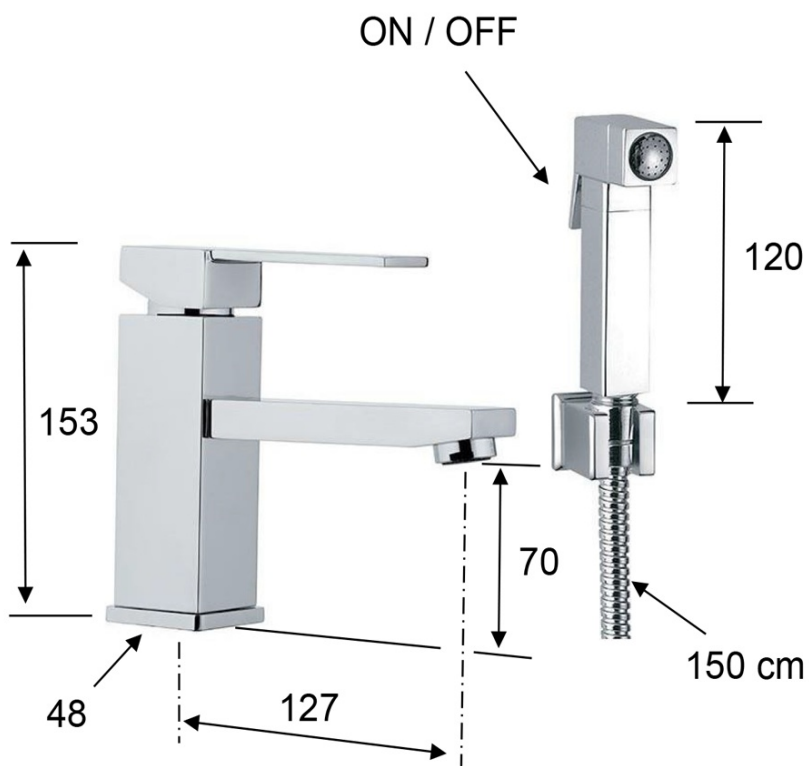

Order code: 1102-48

Basic information

Brand: Sapho
Series: LATUS

Size

Height: 153 mm
Depth: 127 mm

Properties

Colour: Chrome
Material: Brass
Shape: Square
Installation: Freestanding
Type of control: Lever
Cartridge diameter: 35 mm
Other: With bidet spray, For cloakroom basins
Weight / Piece: 1.9 kg
Packaging: 1 Piece
Warranty: 6 years

Spare parts

Mixing cartridge 35mm, low (Order code: 521601)

Technical sheet

AUTOMATIC DIVERTER