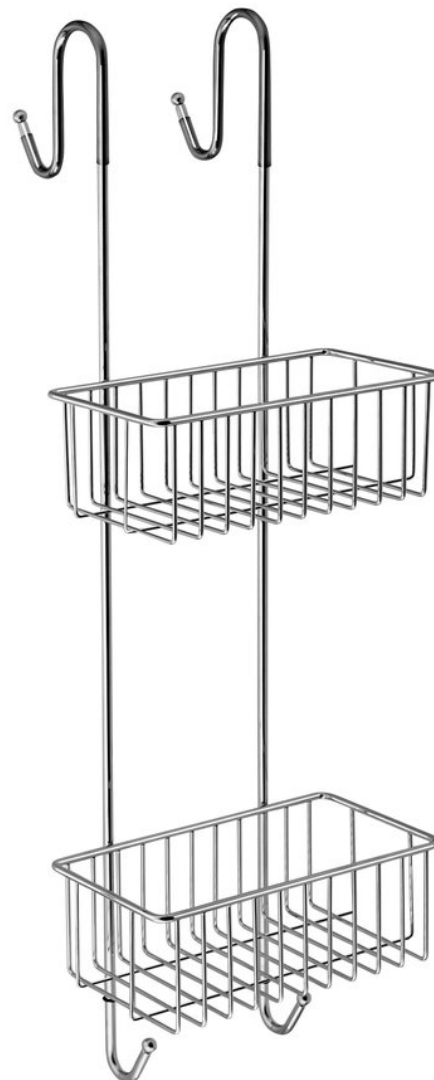

CHROM LINE Hanging Shower shelf 220x700x200 mm, chrome

Order code: 37007

Basic information

Brand: Aqualine
Series: CHROM LINE

Size

Width: 220 mm
Height: 700 mm
Depth: 217 mm

Properties

Colour: Chrome
Material: Steel
Shape: Wire
Type: Shelf: multi-level, Shelf: wall-hung
Installation: Wall-hung
Weight / Piece: 1.19 kg
Packaging: 1 Piece
Warranty: 2 years