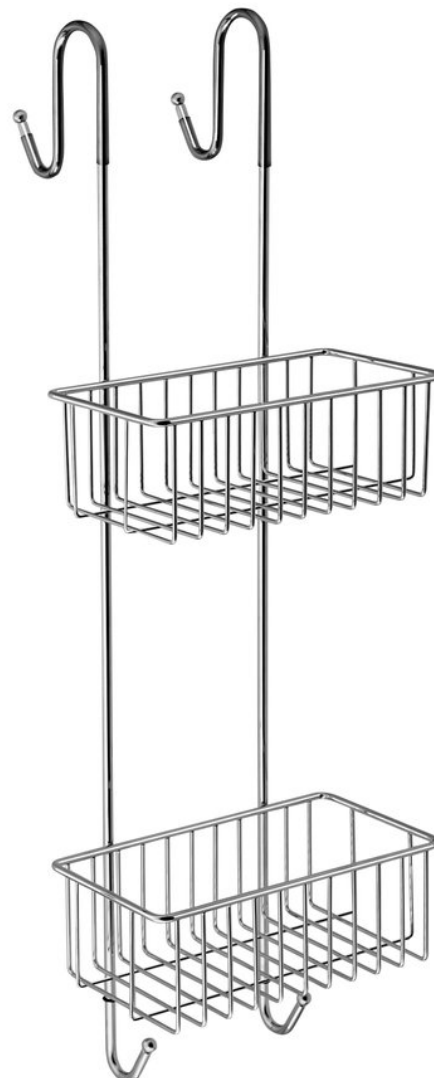

# CHROM LINE Hanging Shower shelf 220x700x200 mm, chrome

Order code: 37007

## Basic information

Brand: Aqualine  
Series: CHROM LINE

## Size

Width: 220 mm  
Height: 700 mm  
Depth: 217 mm

## Properties

Colour: Chrome  
Material: Steel  
Shape: Wire  
Type: Shelf: multi-level, Shelf: wall-hung  
Installation: Wall-hung  
Weight / Piece: 1.19 kg  
Packaging: 1 Piece  
Warranty: 2 years

Technical sheet