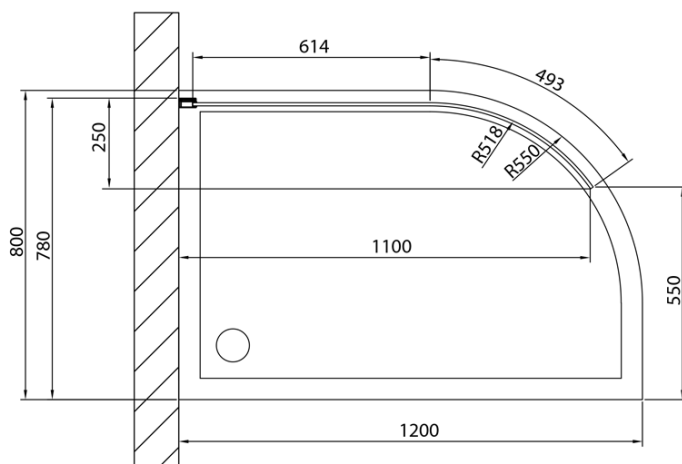

### Size

**Height:** 2000 mm  
**Depth:** 1100 mm

### Properties

**Profile colour:** Chrome - polished aluminum  
**Shape:** Single-wall fixed screen, round  
**Glass colour:** TRANSPARENT glass  
**Glass finish:** Antidrop  
**Glass thickness:** 8 mm  
**Weight / Piece:** 54.0 kg  
**Packaging:** 1 Piece  
**Warranty:** 2 years

# MODULAR SHOWER Wall Glass Panel, 1 Piece with radius, 1100 mm

## Technical sheet

MODULAR SHOWER Wall Glass Panel, 1 Piece with radius, 1100 mm