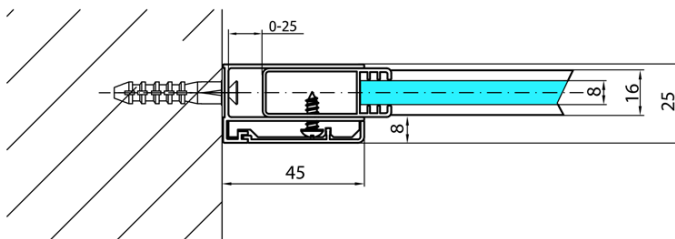

### Size

**Height:** 2000 mm  
**Depth:** 1100 mm

### Properties

**Profile colour:** Chrome - polished aluminum  
**Shape:** Single-wall fixed screen, round  
**Glass colour:** TRANSPARENT glass  
**Glass finish:** Antidrop  
**Glass thickness:** 8 mm  
**Weight / Piece:** 54.0 kg  
**Packaging:** 1 Piece  
**Warranty:** 2 years

# MODULAR SHOWER Wall Glass Panel, 1 Piece with radius, 1100 mm

## Technical sheet

MODULAR SHOWER Wall Glass Panel, 1 Piece with radius, 1100 mm