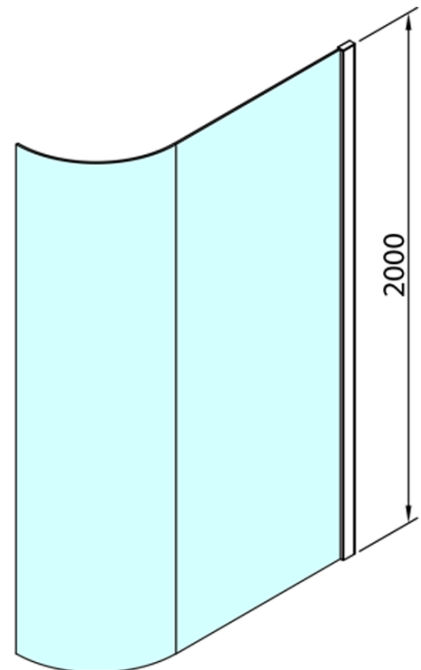

MODULAR SHOWER Wall Glass Panel, 1 Piece with radius, 1100 mm

Technical sheet