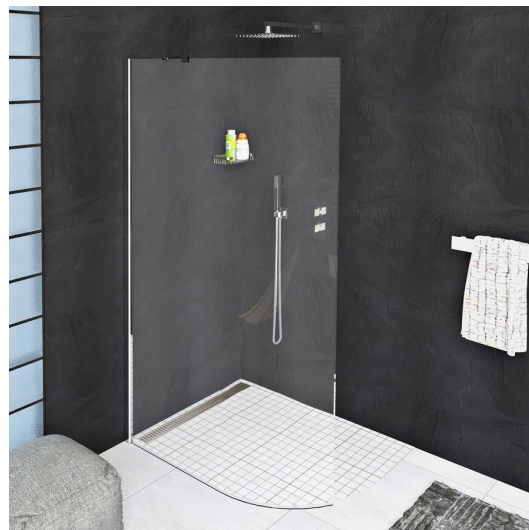

## MODULAR SHOWER Wall Glass Panel, 1 Piece with radius, 1100 mm

**Order code:** MS1-120-C

### Size

**Height:** 2000 mm  
**Depth:** 1100 mm

### Properties

**Profile colour:** Chrome - polished aluminum  
**Shape:** Single-wall fixed screen, round  
**Glass colour:** TRANSPARENT glass  
**Glass finish:** Antidrop  
**Glass thickness:** 8 mm  
**Weight / Piece:** 54.0 kg  
**Packaging:** 1 Piece  
**Warranty:** 2 years

# MODULAR SHOWER Wall Glass Panel, 1 Piece with radius, 1100 mm