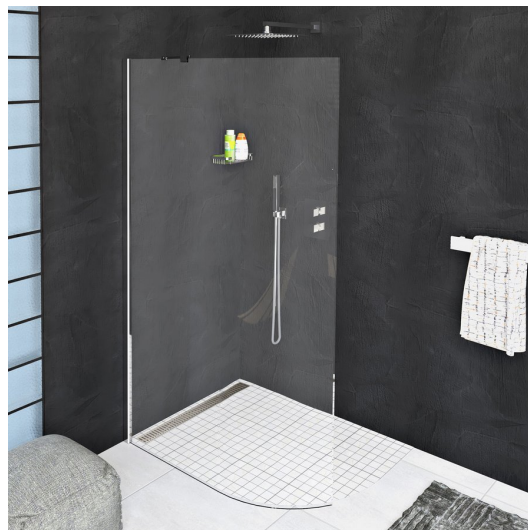

## MODULAR SHOWER Wall Glass Panel, 1 Piece with radius, 1100 mm

**Order code:** MS1-120-C

### Size

**Height:** 2000 mm  
**Depth:** 1100 mm

### Properties

**Profile colour:** Chrome - polished aluminum  
**Shape:** Single-wall fixed screen, round  
**Glass colour:** TRANSPARENT glass  
**Glass finish:** Antidrop  
**Glass thickness:** 8 mm  
**Weight / Piece:** 54.0 kg  
**Packaging:** 1 Piece  
**Warranty:** 2 years

# MODULAR SHOWER Wall Glass Panel, 1 Piece with radius, 1100 mm